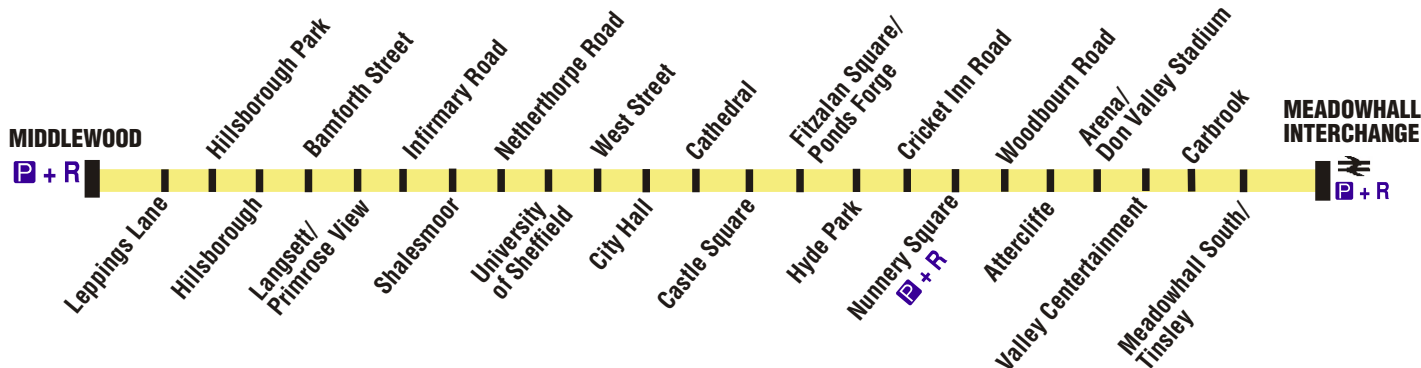

MIDDLEWOOD - CITY CENTRE - MEADOWHALL

Yellow Route

KEY

P + R - Park & Ride site