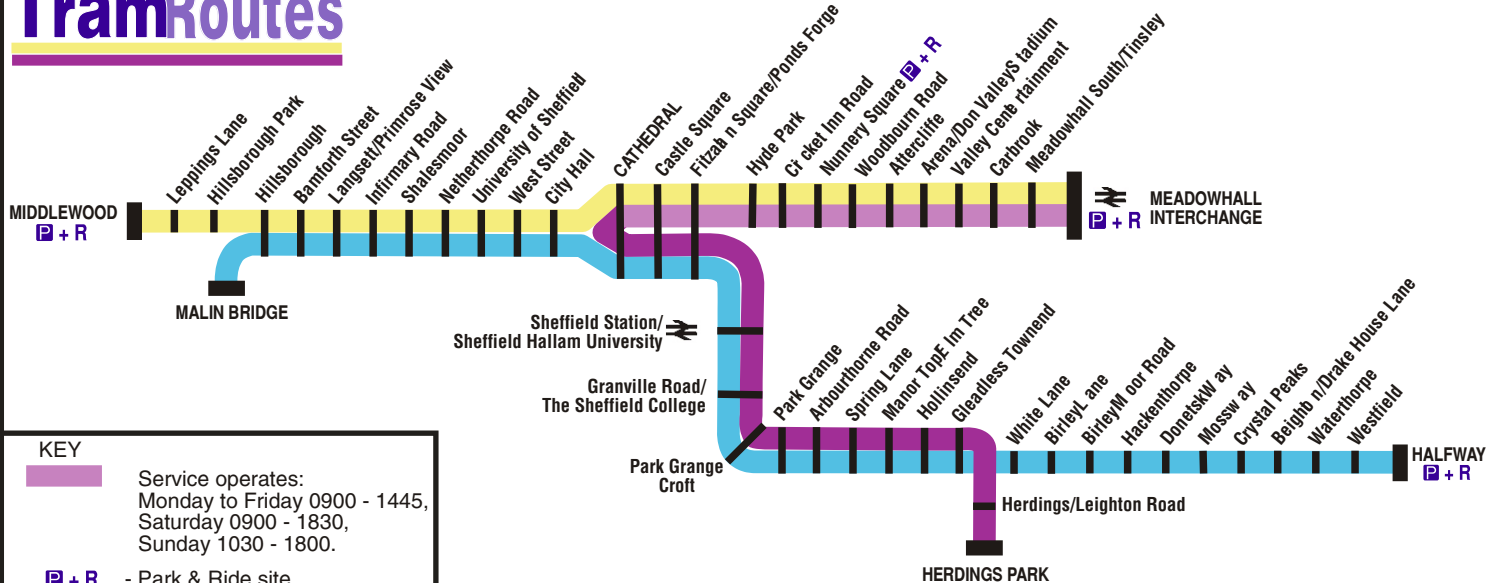

TramRoutes

KEY

Service operates:
Monday to Friday 0900 - 1445,
Saturday 0900 - 1830,
Sunday 1030 - 1800.

- Park & Ride site