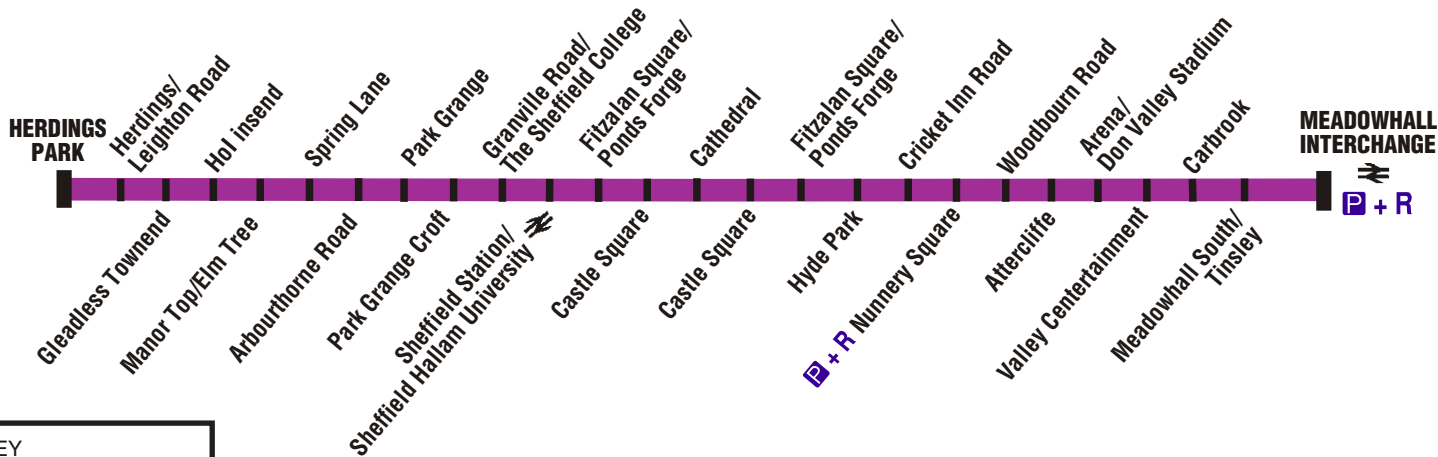

HERDINGS PARK - CITY CENTRE - MEADOWHALL

Purple Route

KEY

+ R - Park & Ride site