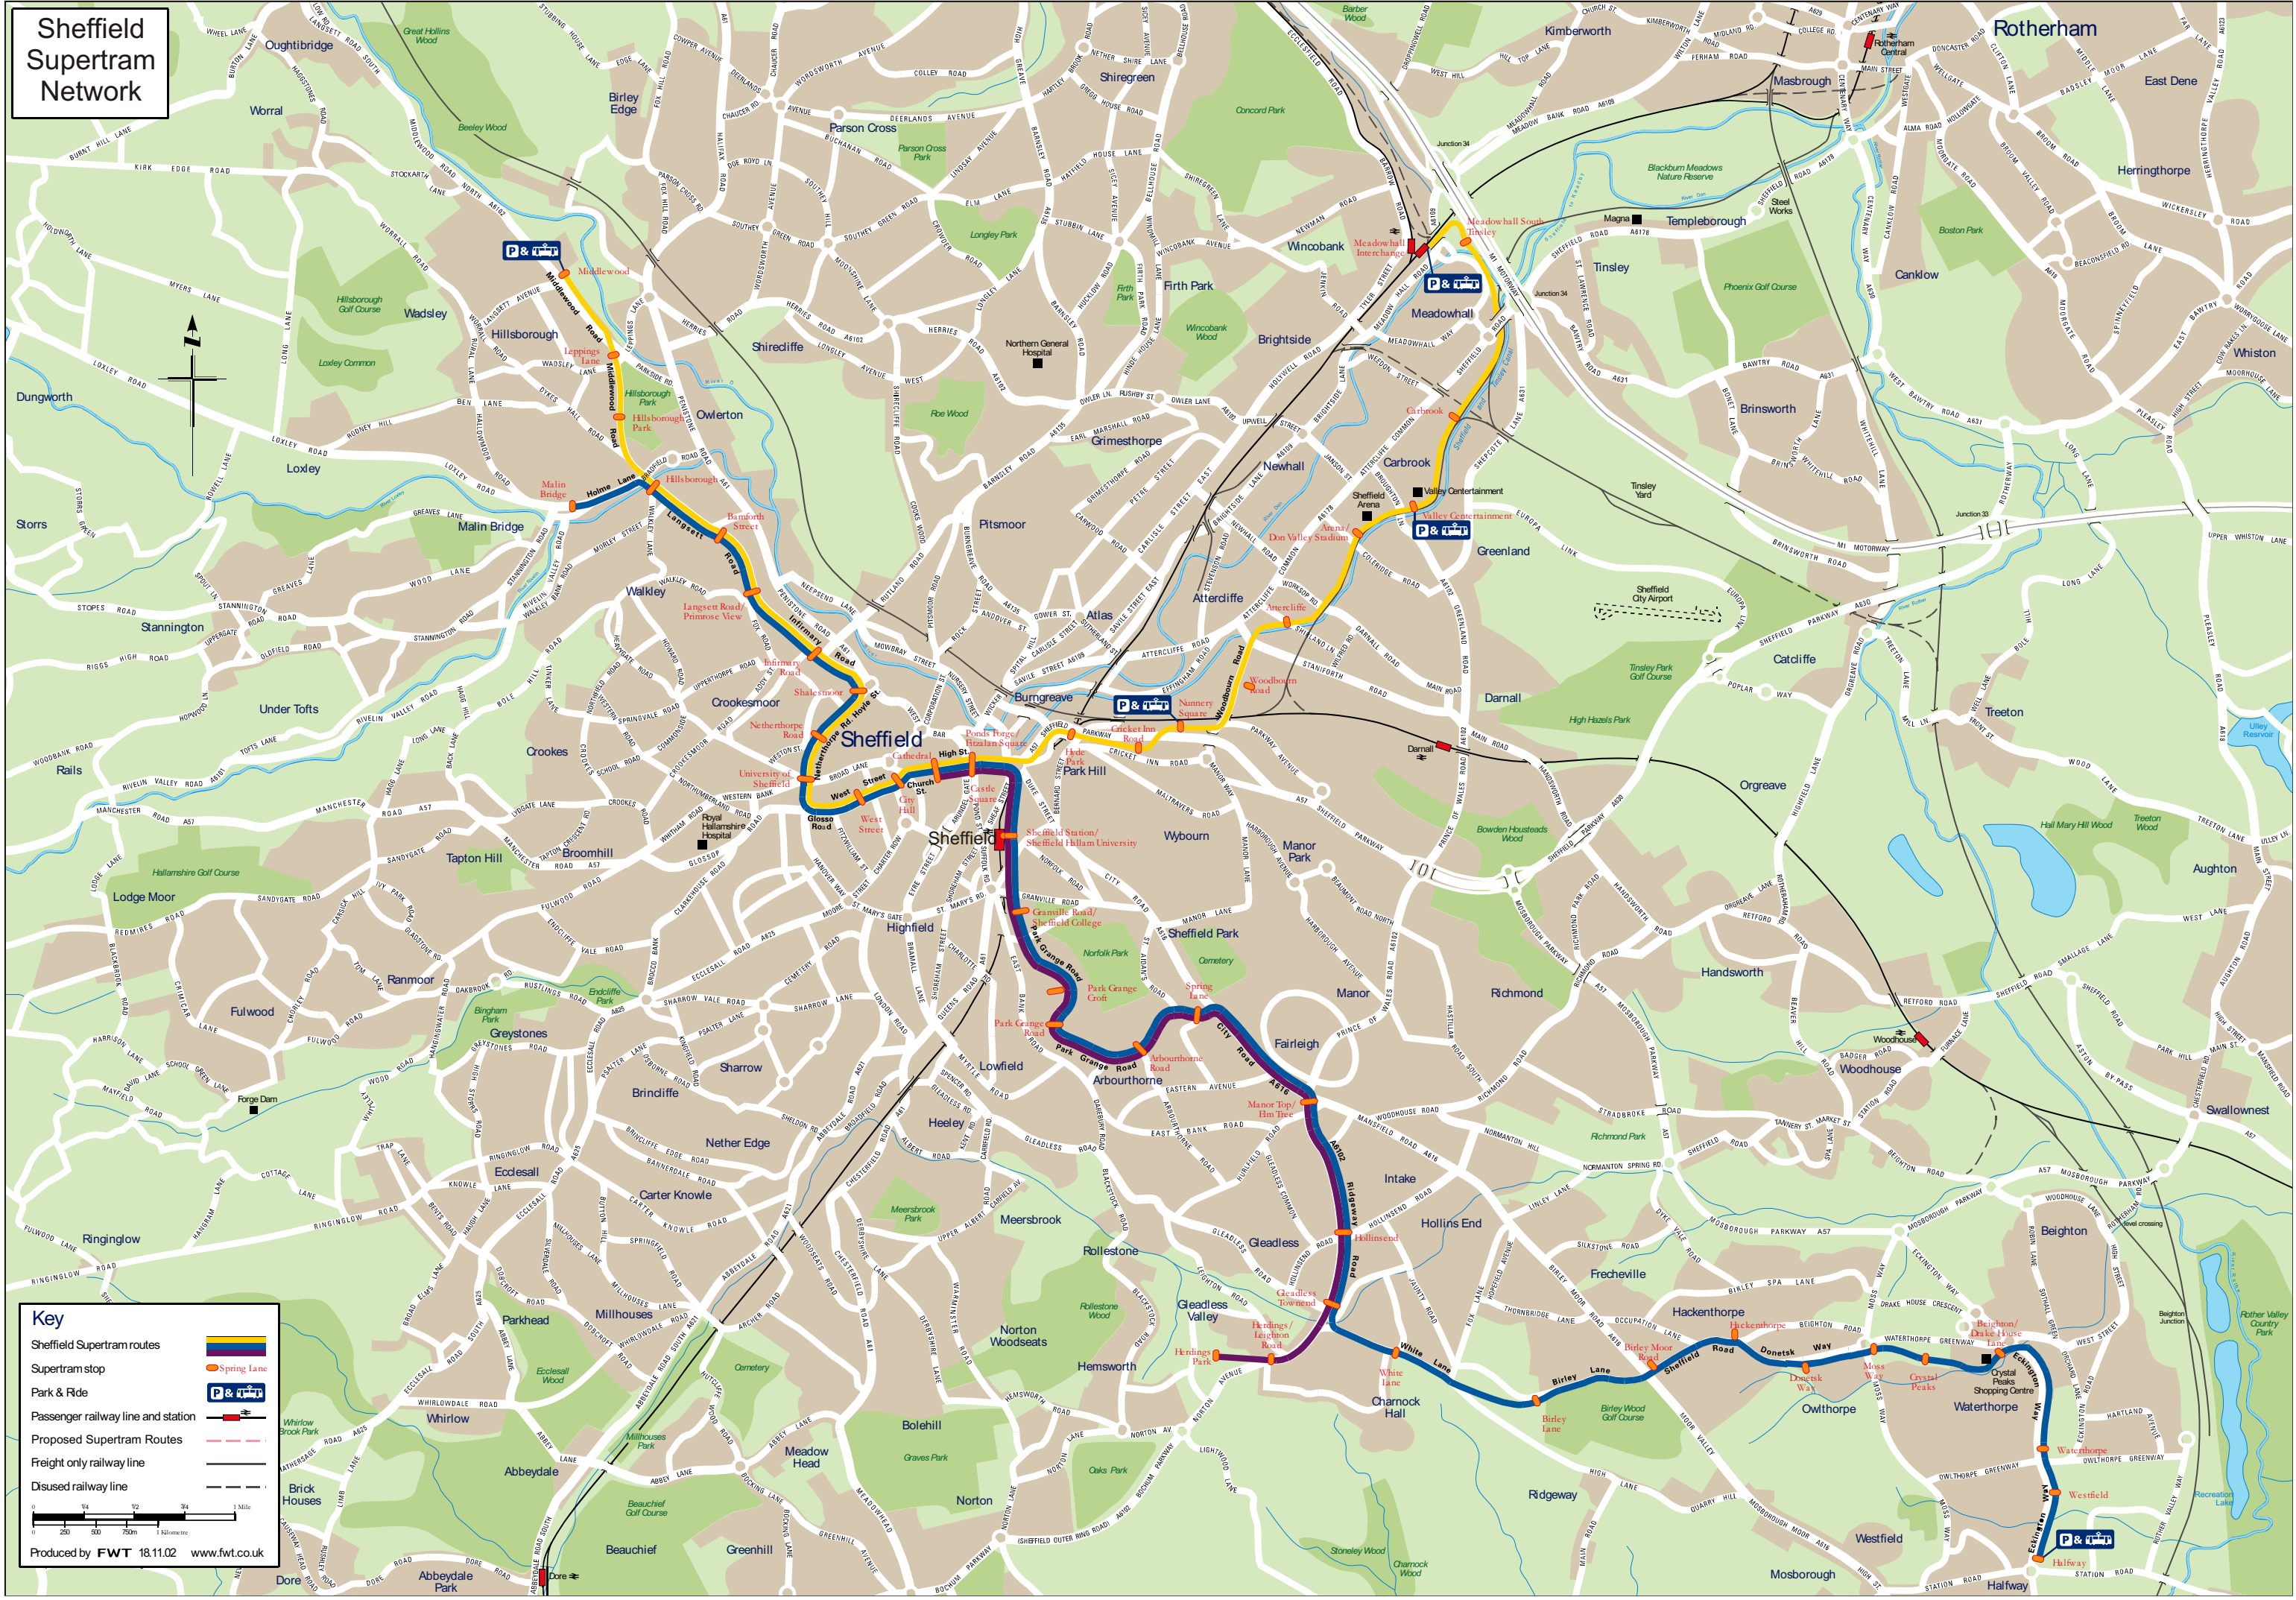

# Sheffield Supertram Network

**Key**

- Sheffield Supertram routes
- Supertram stop
- Park & Ride
- Passenger railway line and station
- Proposed Supertram Routes
- Freight only railway line
- Disused railway line