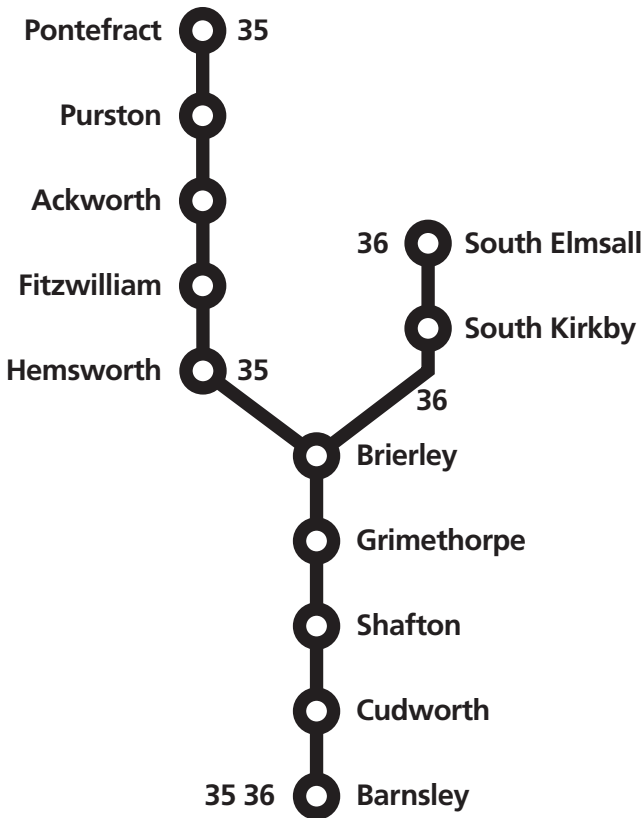

Routes 35 36