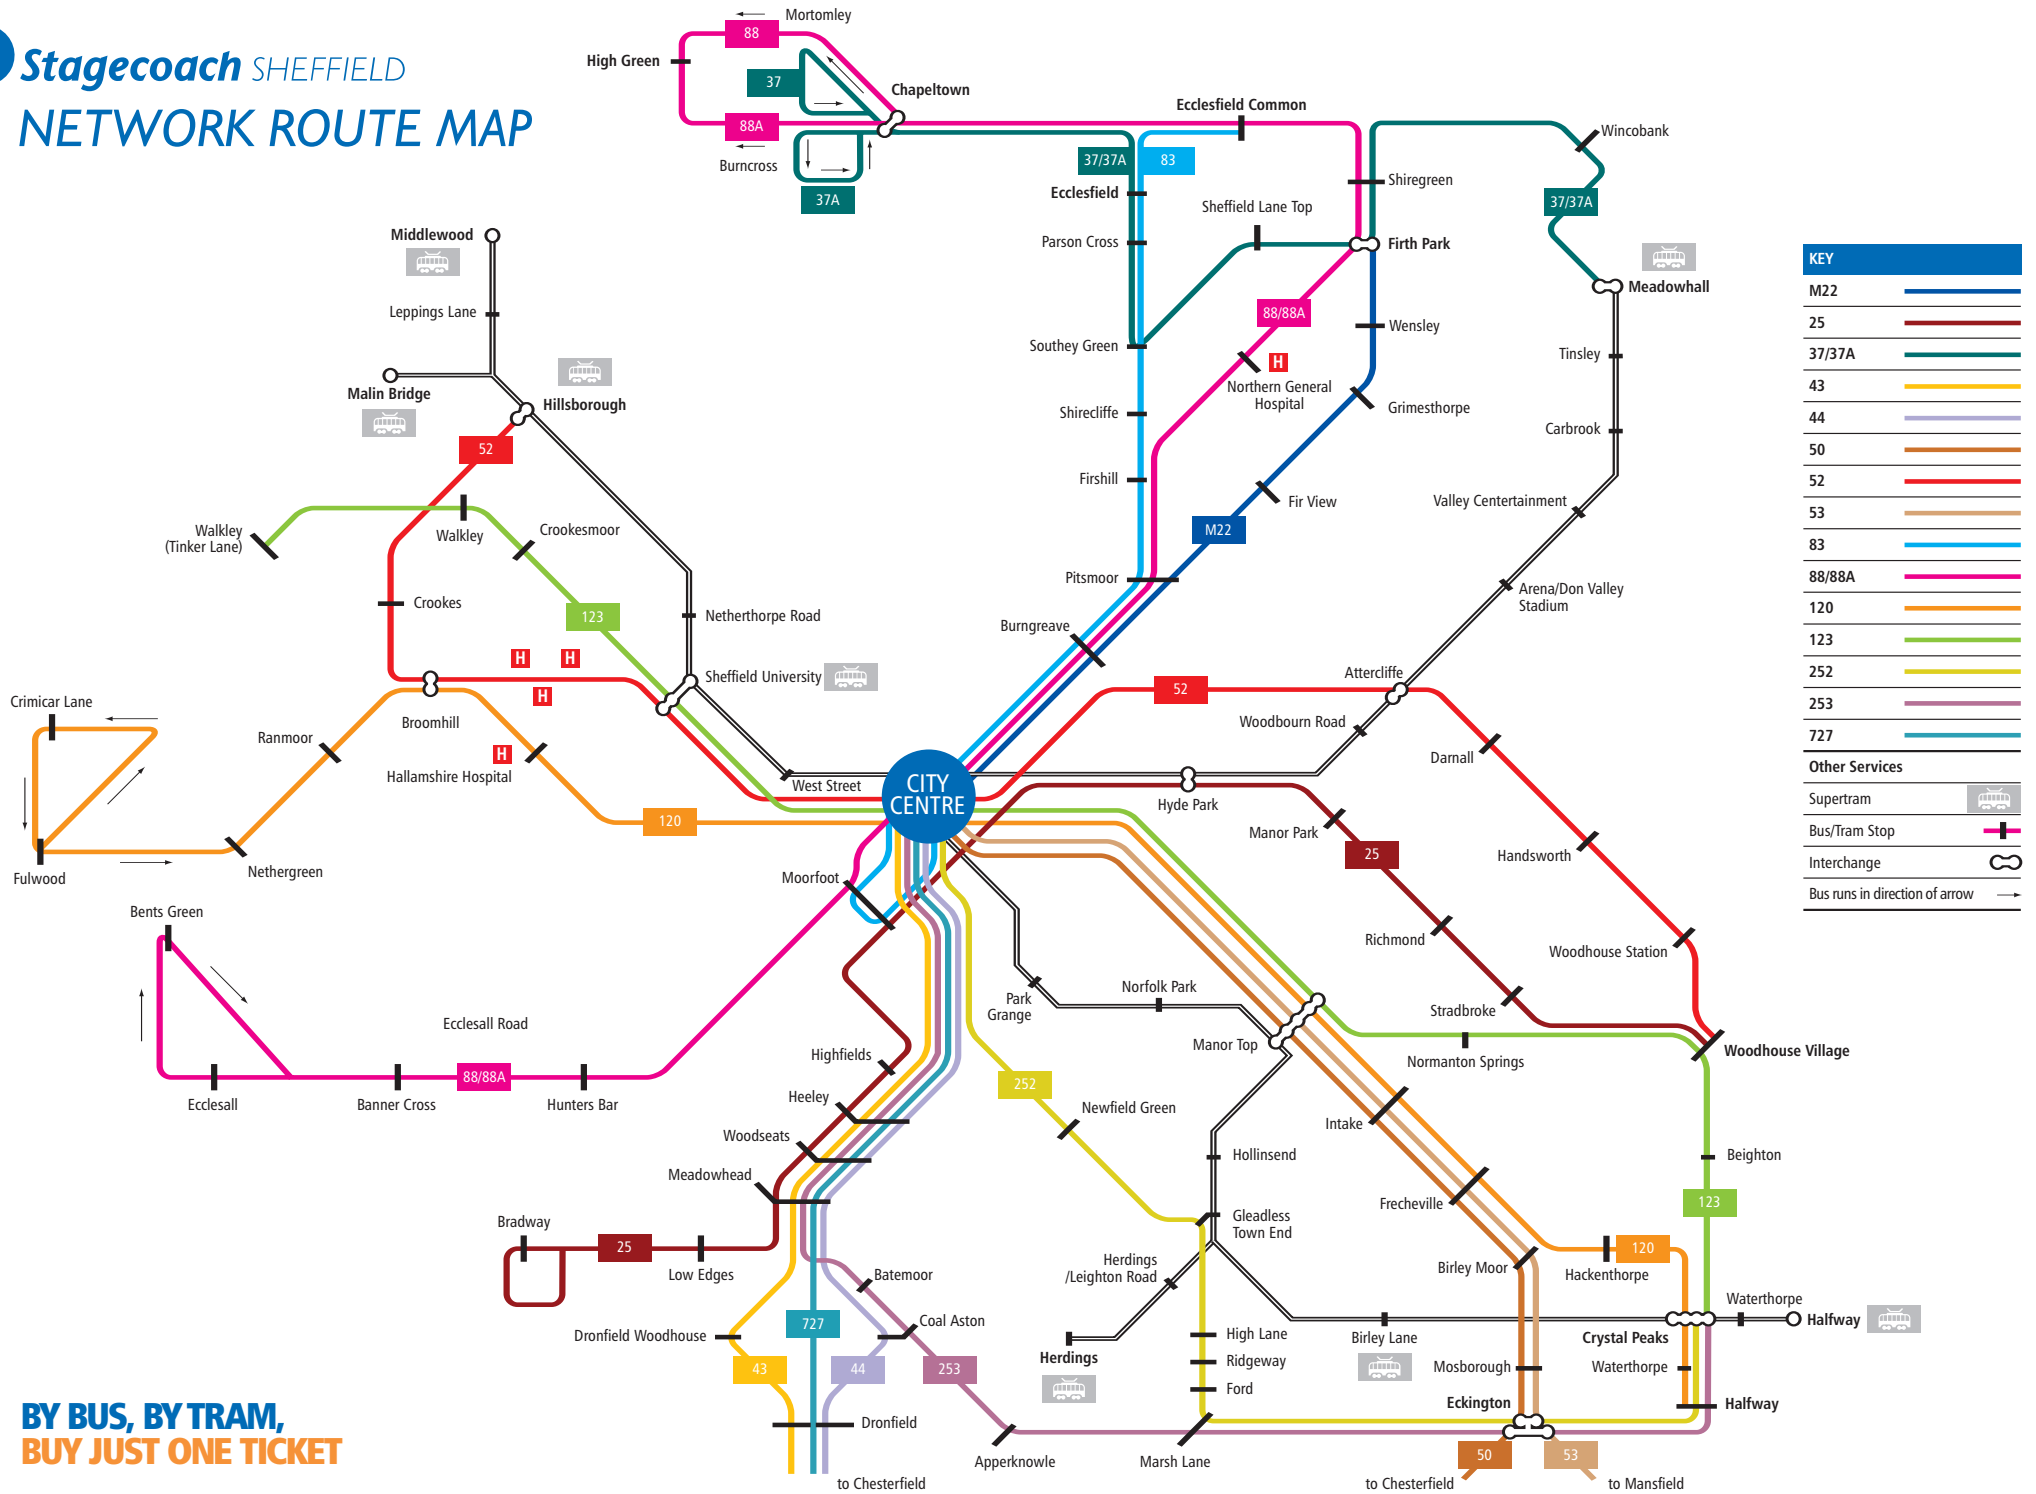

# Stagecoach SHEFFIELD NETWORK ROUTE MAP

**BY BUS, BY TRAM,  
BUY JUST ONE TICKET**