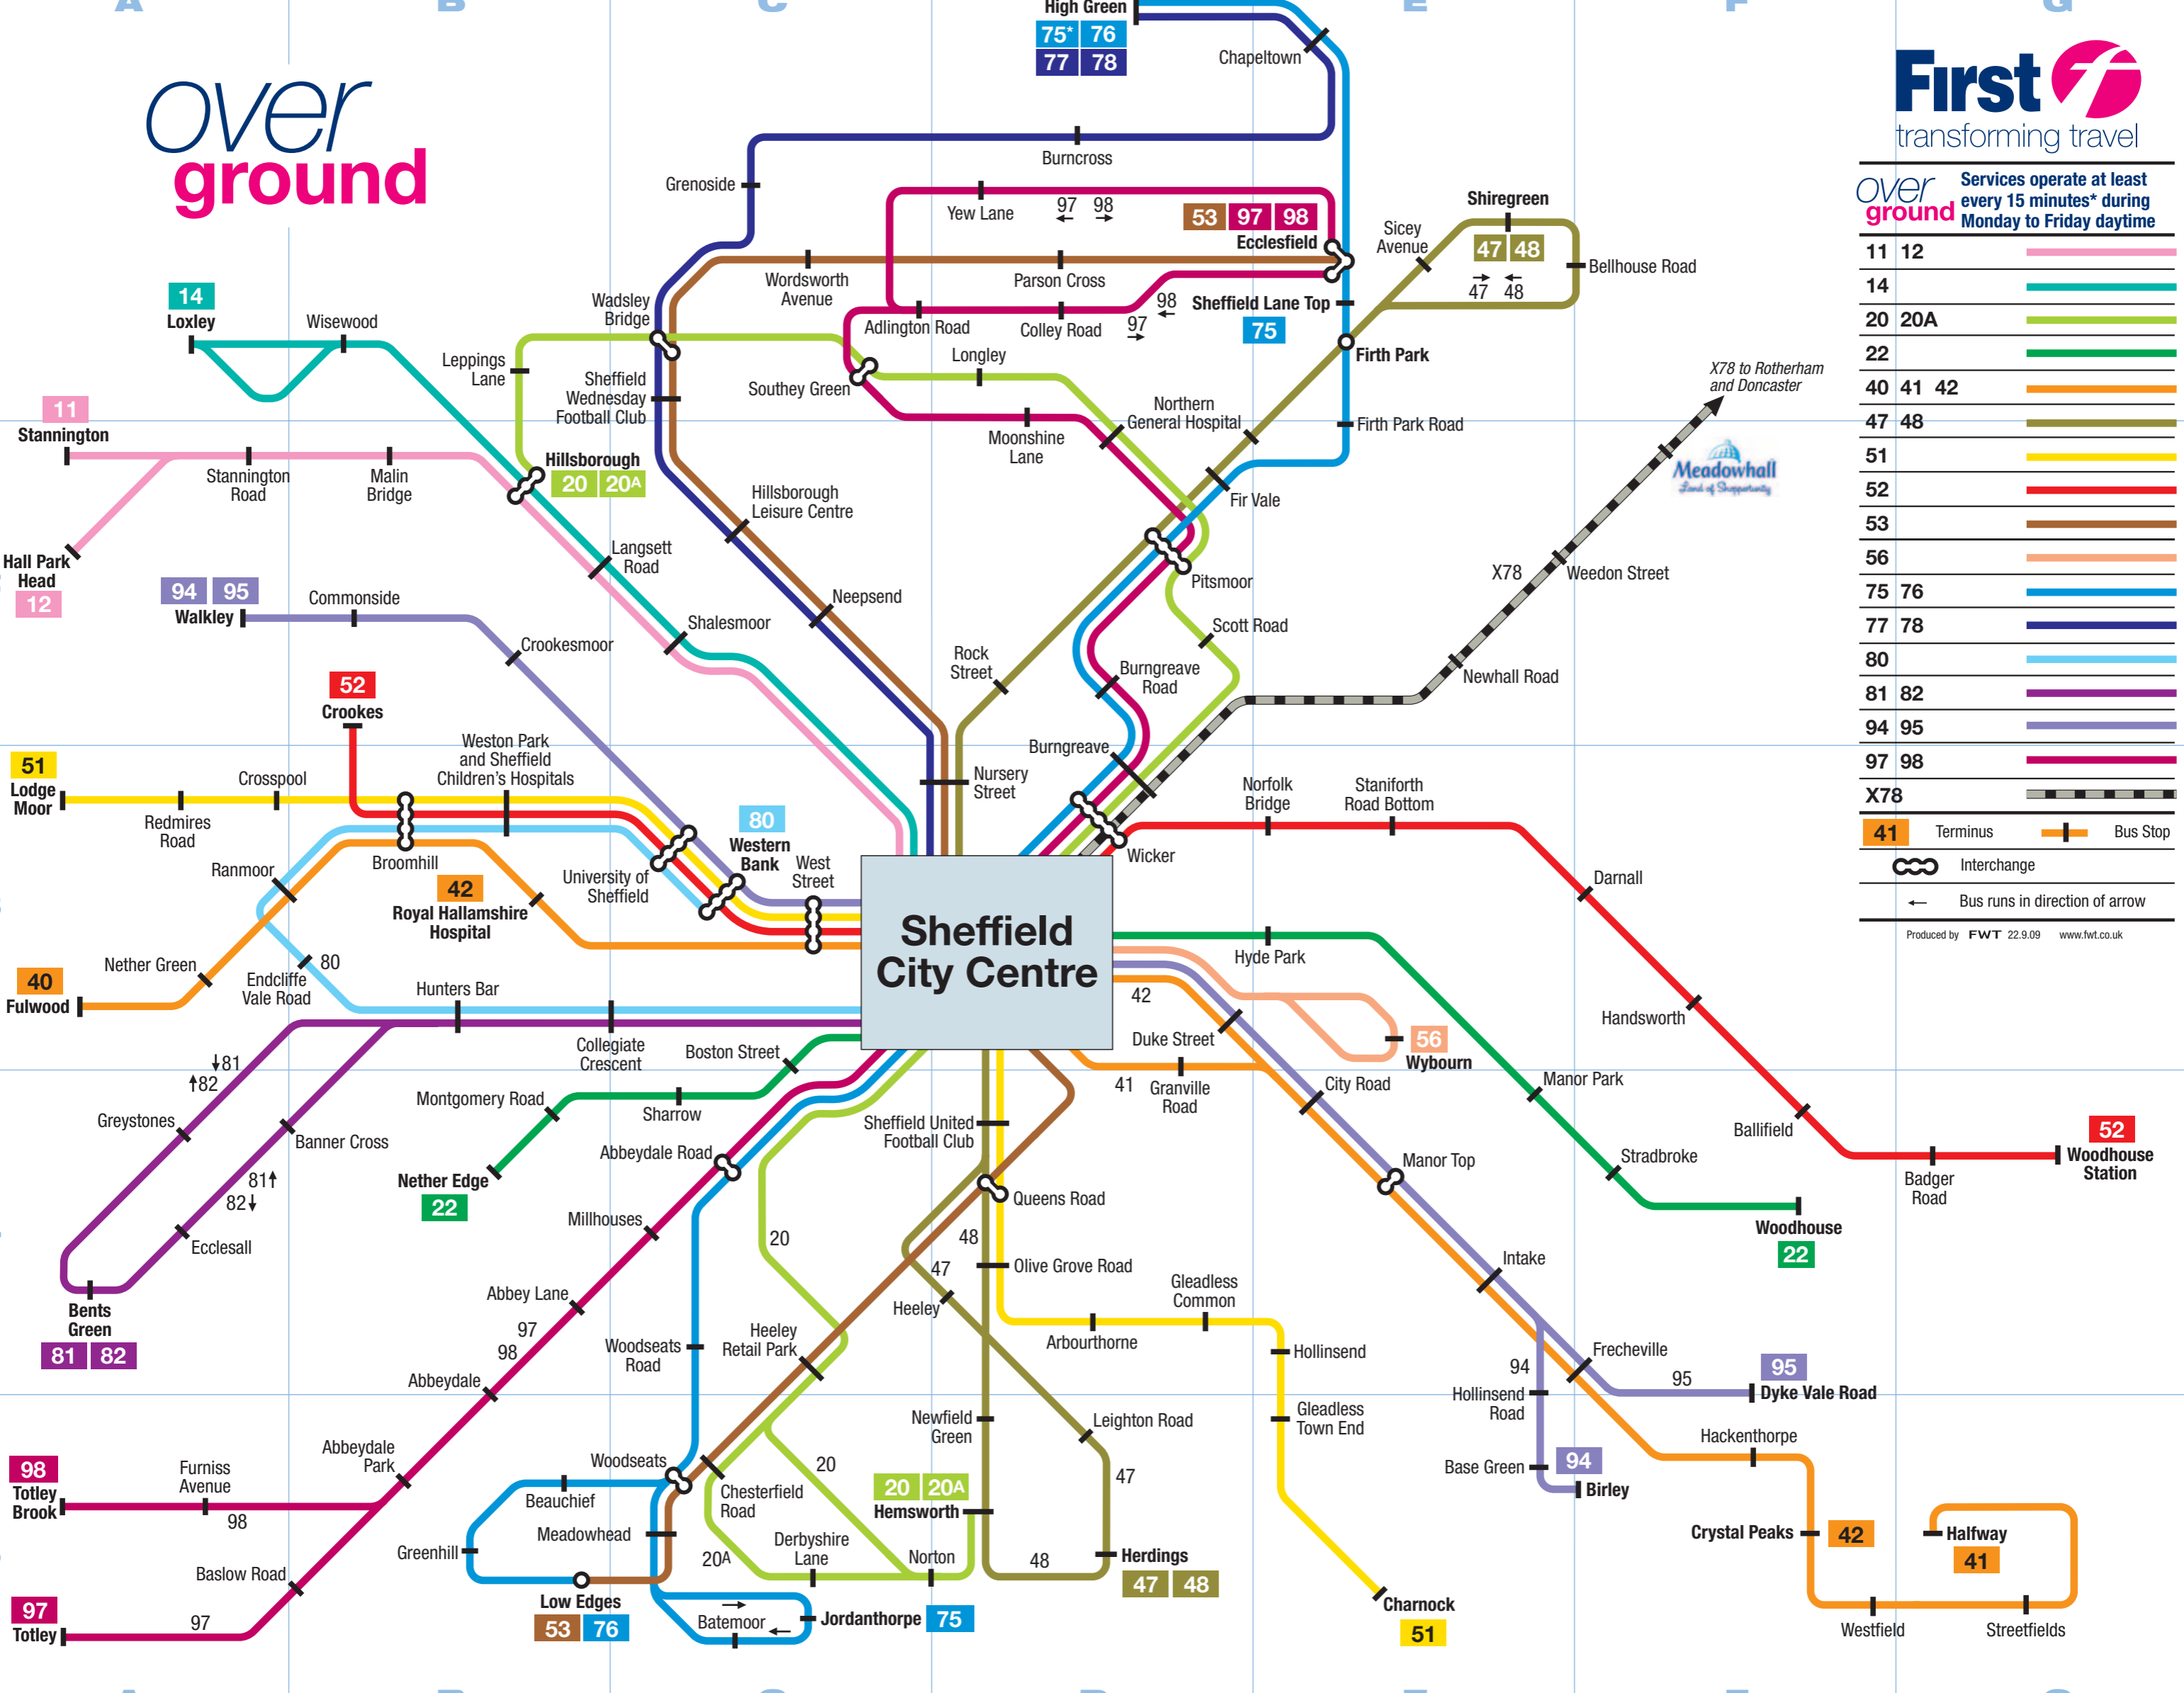

over ground

Services operate at least every 15 minutes* during Monday to Friday daytime

11	12	
14		
20	20A	
22		
40	41	42
47	48	
51		
52		
53		
56		
75	76	
77	78	
80		
81	82	
94	95	
97	98	
X78		
41	Terminus	Bus Stop
	Interchange	
	←	Bus runs in direction of arrow