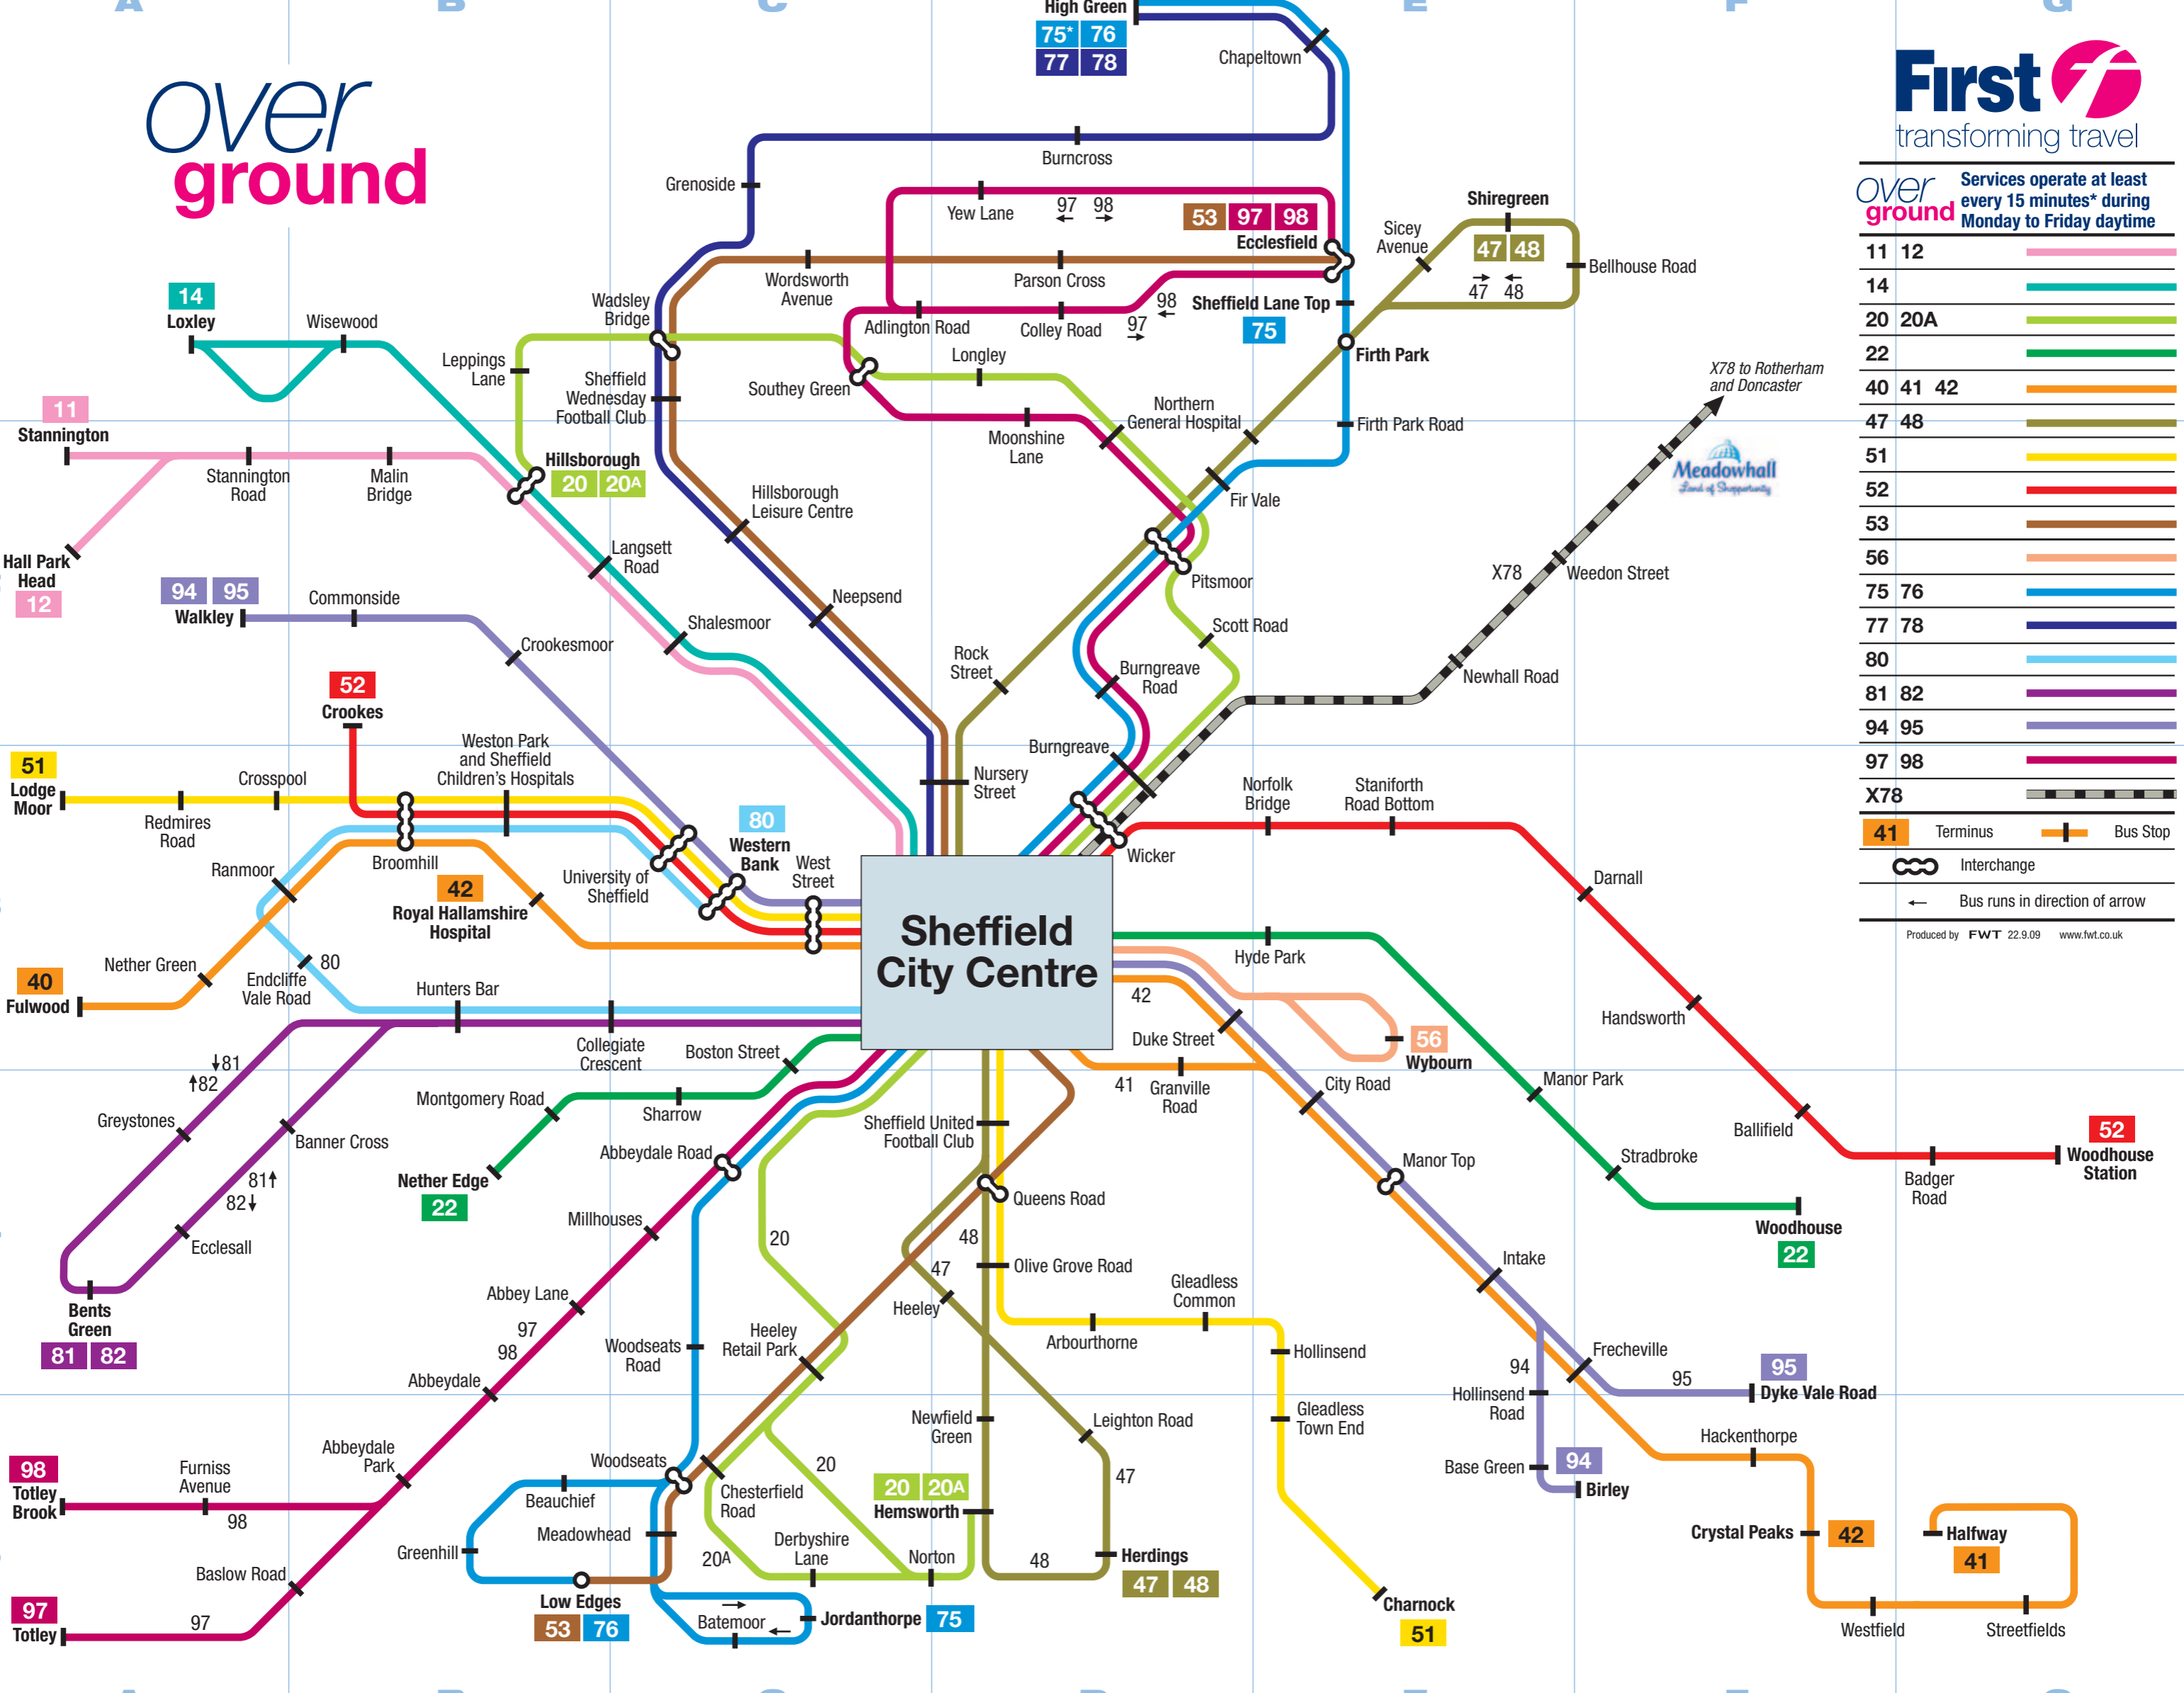

over ground

Services operate at least every 15 minutes* during Monday to Friday daytime

11	12	
14		
20	20A	
22		
40	41	42
47	48	
51		
52		
53		
56		
75	76	
77	78	
80		
81	82	
94	95	
97	98	
X78		

41 Terminus | Bus Stop
∞ Interchange
← Bus runs in direction of arrow