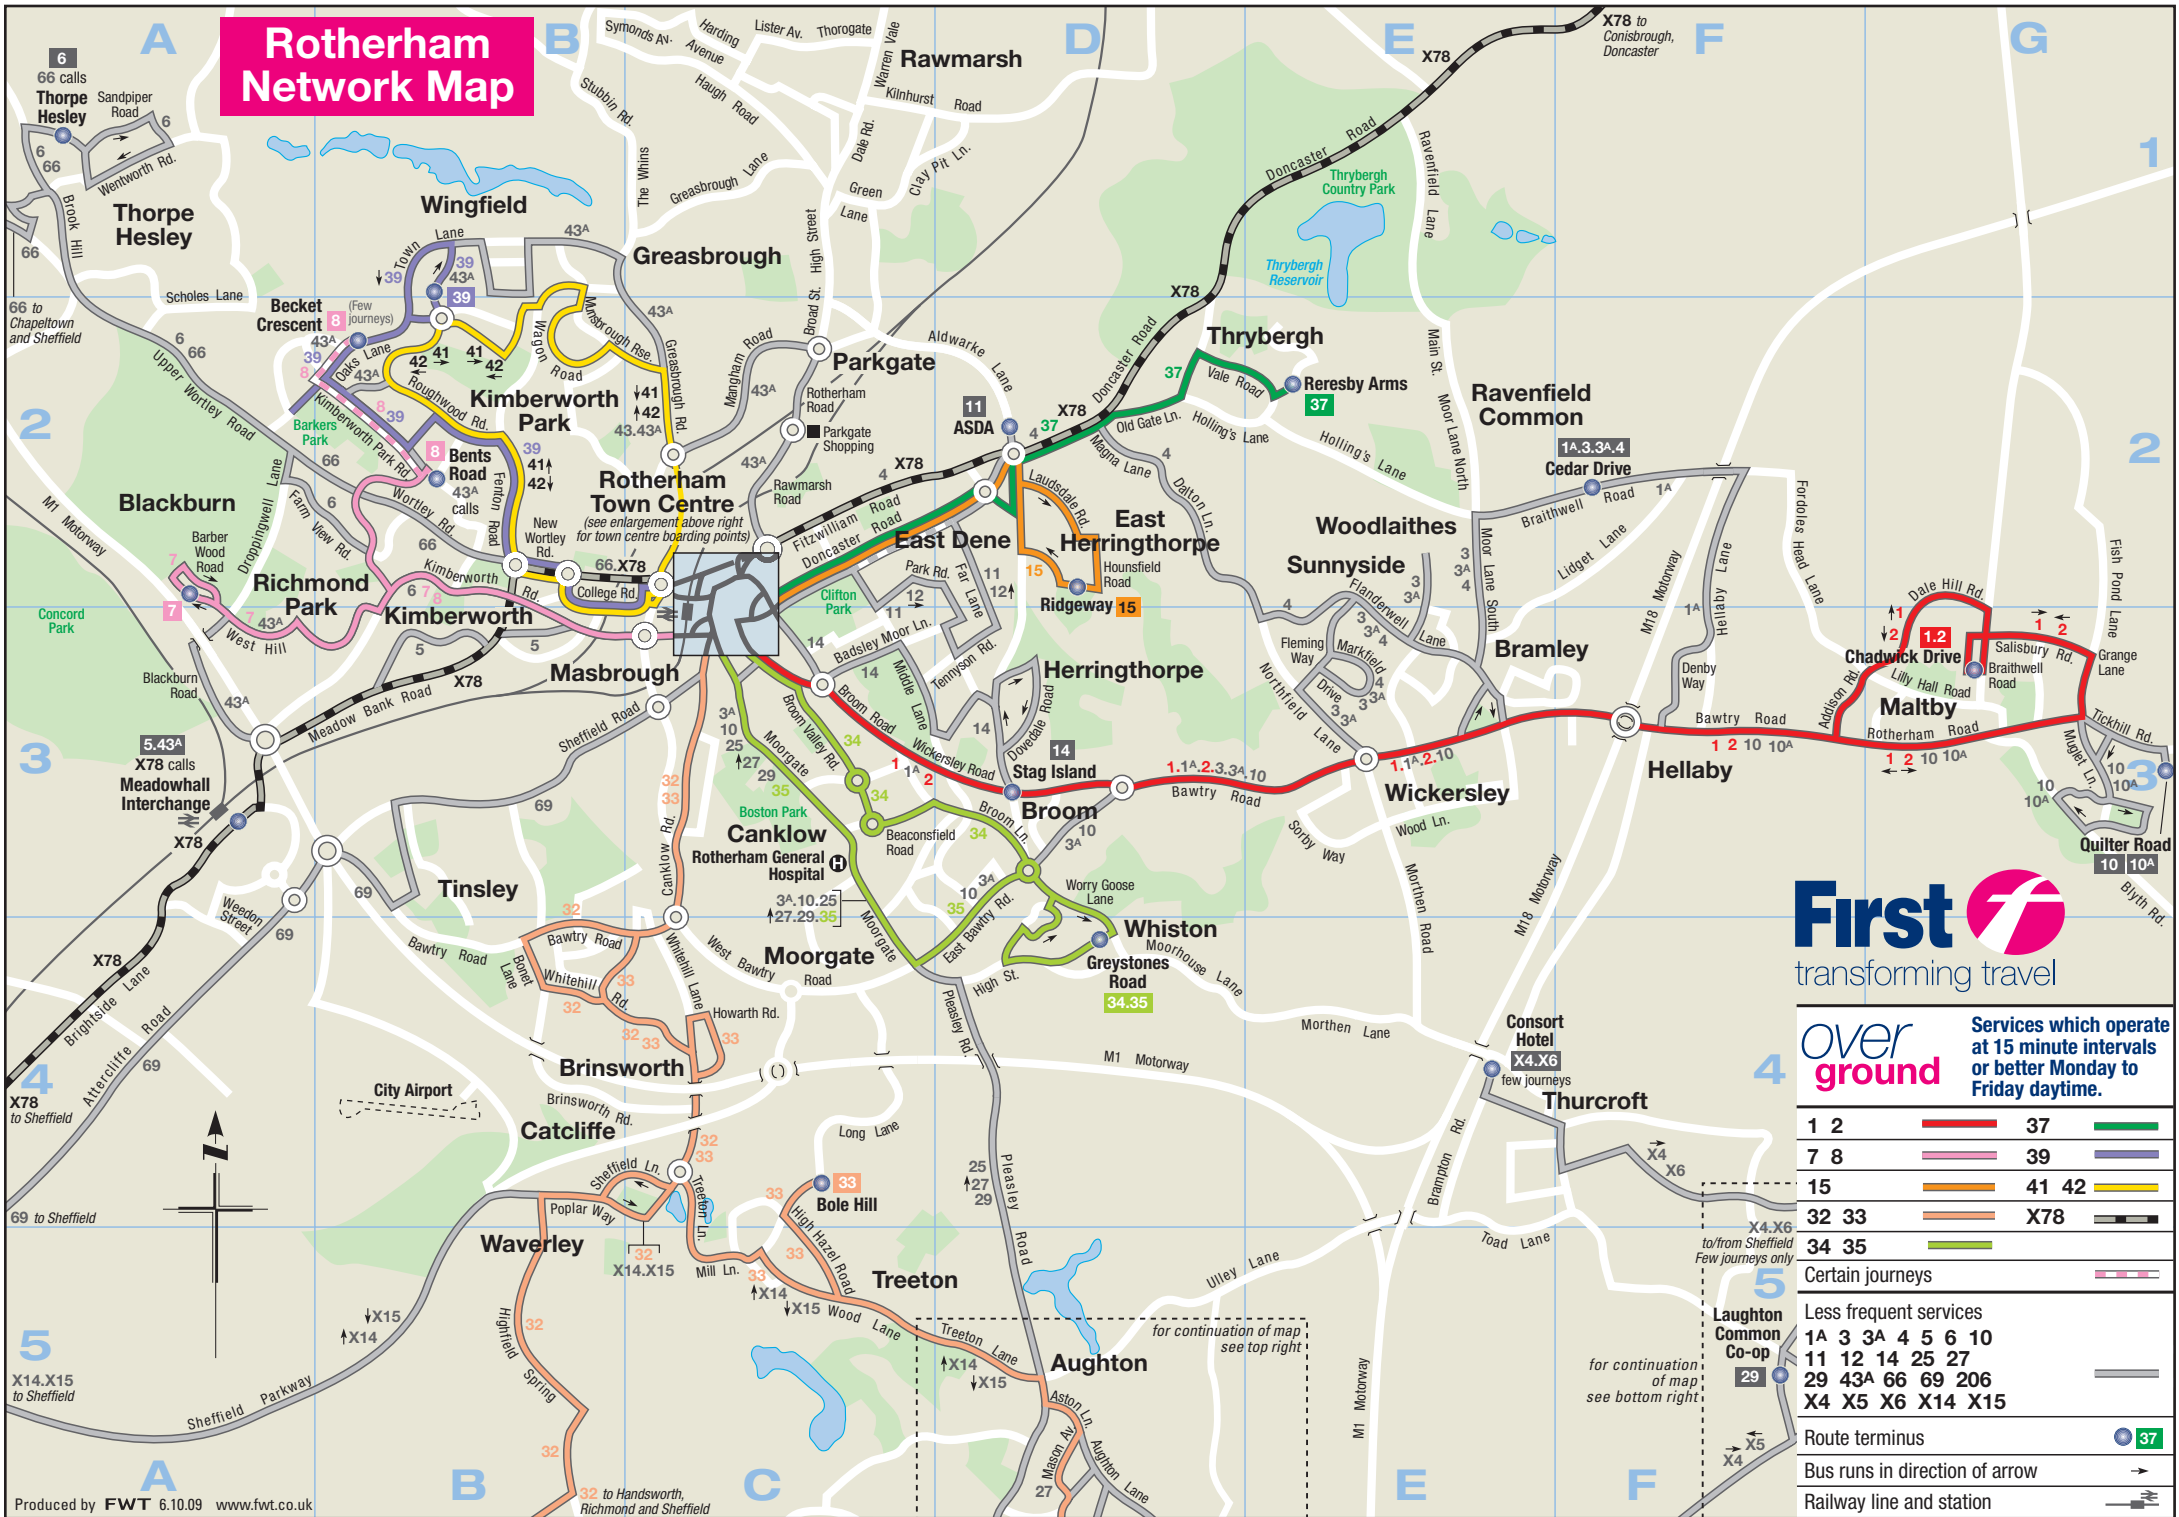

Rotherham Network Map

over ground Services which operate at 15 minute intervals or better Monday to Friday daytime.

1 2	37
7 8	39
15	41 42
32 33	X78
34 35	
Certain journeys	
Less frequent services	
1A 3 3A 4 5 6 10	
11 12 14 25 27	
29 43A 66 69 206	
X4 X5 X6 X14 X15	
Route terminus	37
Bus runs in direction of arrow	
Railway line and station	