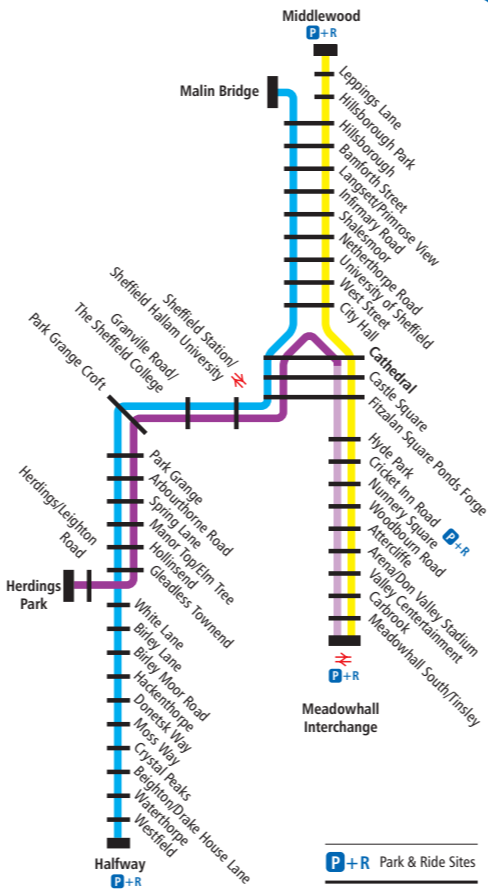

P+R Park & Ride Sites

BUS

stagecoachbus.com/sheffield
Green Lane Depot
Ecclesfield
Sheffield
S35 9WY
tel: 0114 246 5555

SUPERTRAM

supertram.com
Nunnery Depot
Woodbourn Road
Sheffield
S9 3LS
tel: 0114 272 8282

SYPTe Travel Information Centre
located at:

Exchange Street, Arundel
Gate, Meadowhall Interchange
& Sheffield Interchange.

traveline
public transport info
01709 51 51 51

**BY BUS,
BY TRAM,
BUY JUST
ONE TICKET**

31 JULY 2006
Guide to the
Stagecoach Sheffield
bus & tram network

BY BUS, BY TRAM, BUY JUST ONE TICKET