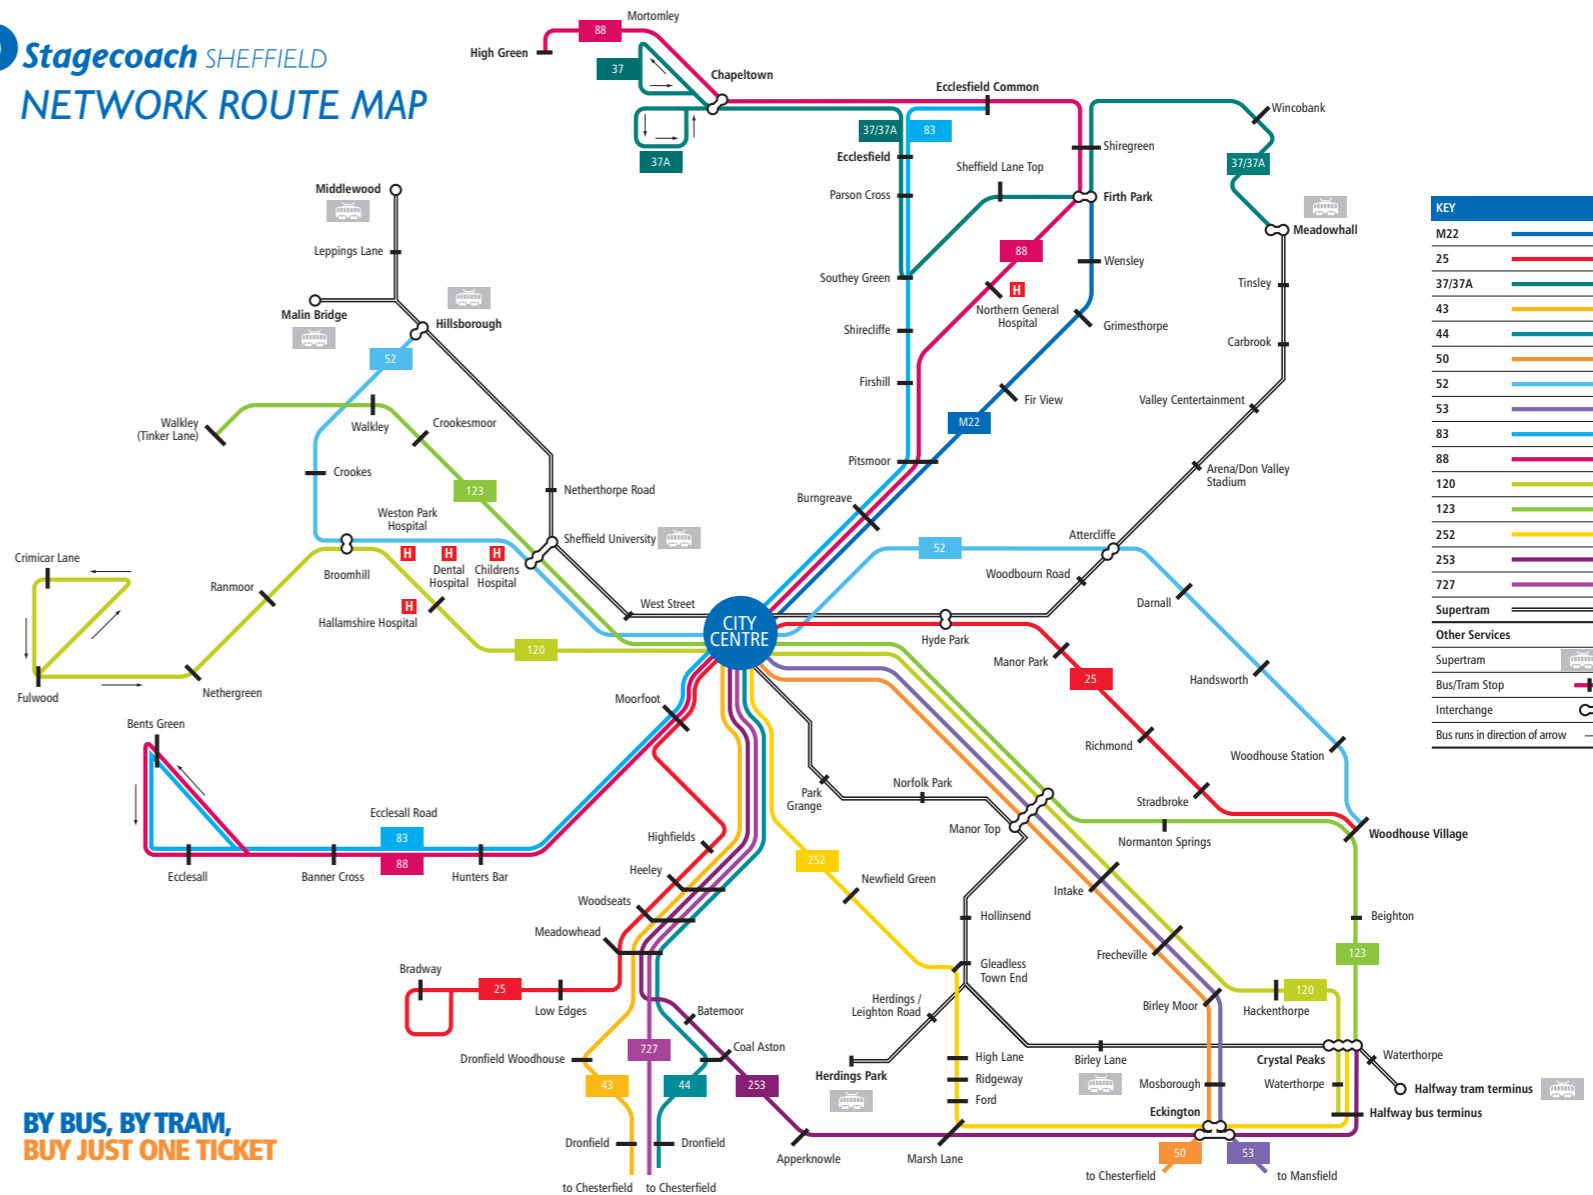

**BY BUS, BY TRAM,
BUY JUST ONE TICKET!**

Sheffield Interchange · Woodseats · Meadowhead
Norton · Chesterfield

727

727 BUS

30 minutes daytime frequency **15** minutes journey time
Woodseats to Sheffield Interchange

Mon - Sat		From Chesterfield	
From Sheffield Interchange		From Chesterfield	
First bus	Last bus	First bus	Last bus
0755*	1830	0705**	1745

Stagecoach Sheffield megarider & dayrider valid on this service as far as Low Edges, Norton Hotel.

*Saturday 0855.

**Saturday 0750.

dayrider*

one day's unlimited travel on all Stagecoach buses & trams
just £2.70

megarider*

7 days unlimited travel on all Stagecoach buses & trams
just £9.50

Buy from the driver or tram conductor

Stagecoach dayrider & megarider are valid for travel on:

- 15 bus routes across the city (see fold out map)**
- All the Supertram routes, any day, anytime***
- Up to 100 buses, many with low-floor, easy-access and 25 trams

dayrider & megarider

tickets are also accepted on the following services:

61, 62, 64, 72A*, 201
*valid to High Green

M17, M49, M50, 265**, 273/274***
**valid to Chapeltown
***valid to Moscar Lodge

**BY BUS, BY TRAM,
BUY JUST ONE TICKET**

**Stagecoach SHEFFIELD
NETWORK ROUTE MAP**

**BY BUS, BY TRAM,
BUY JUST ONE TICKET**