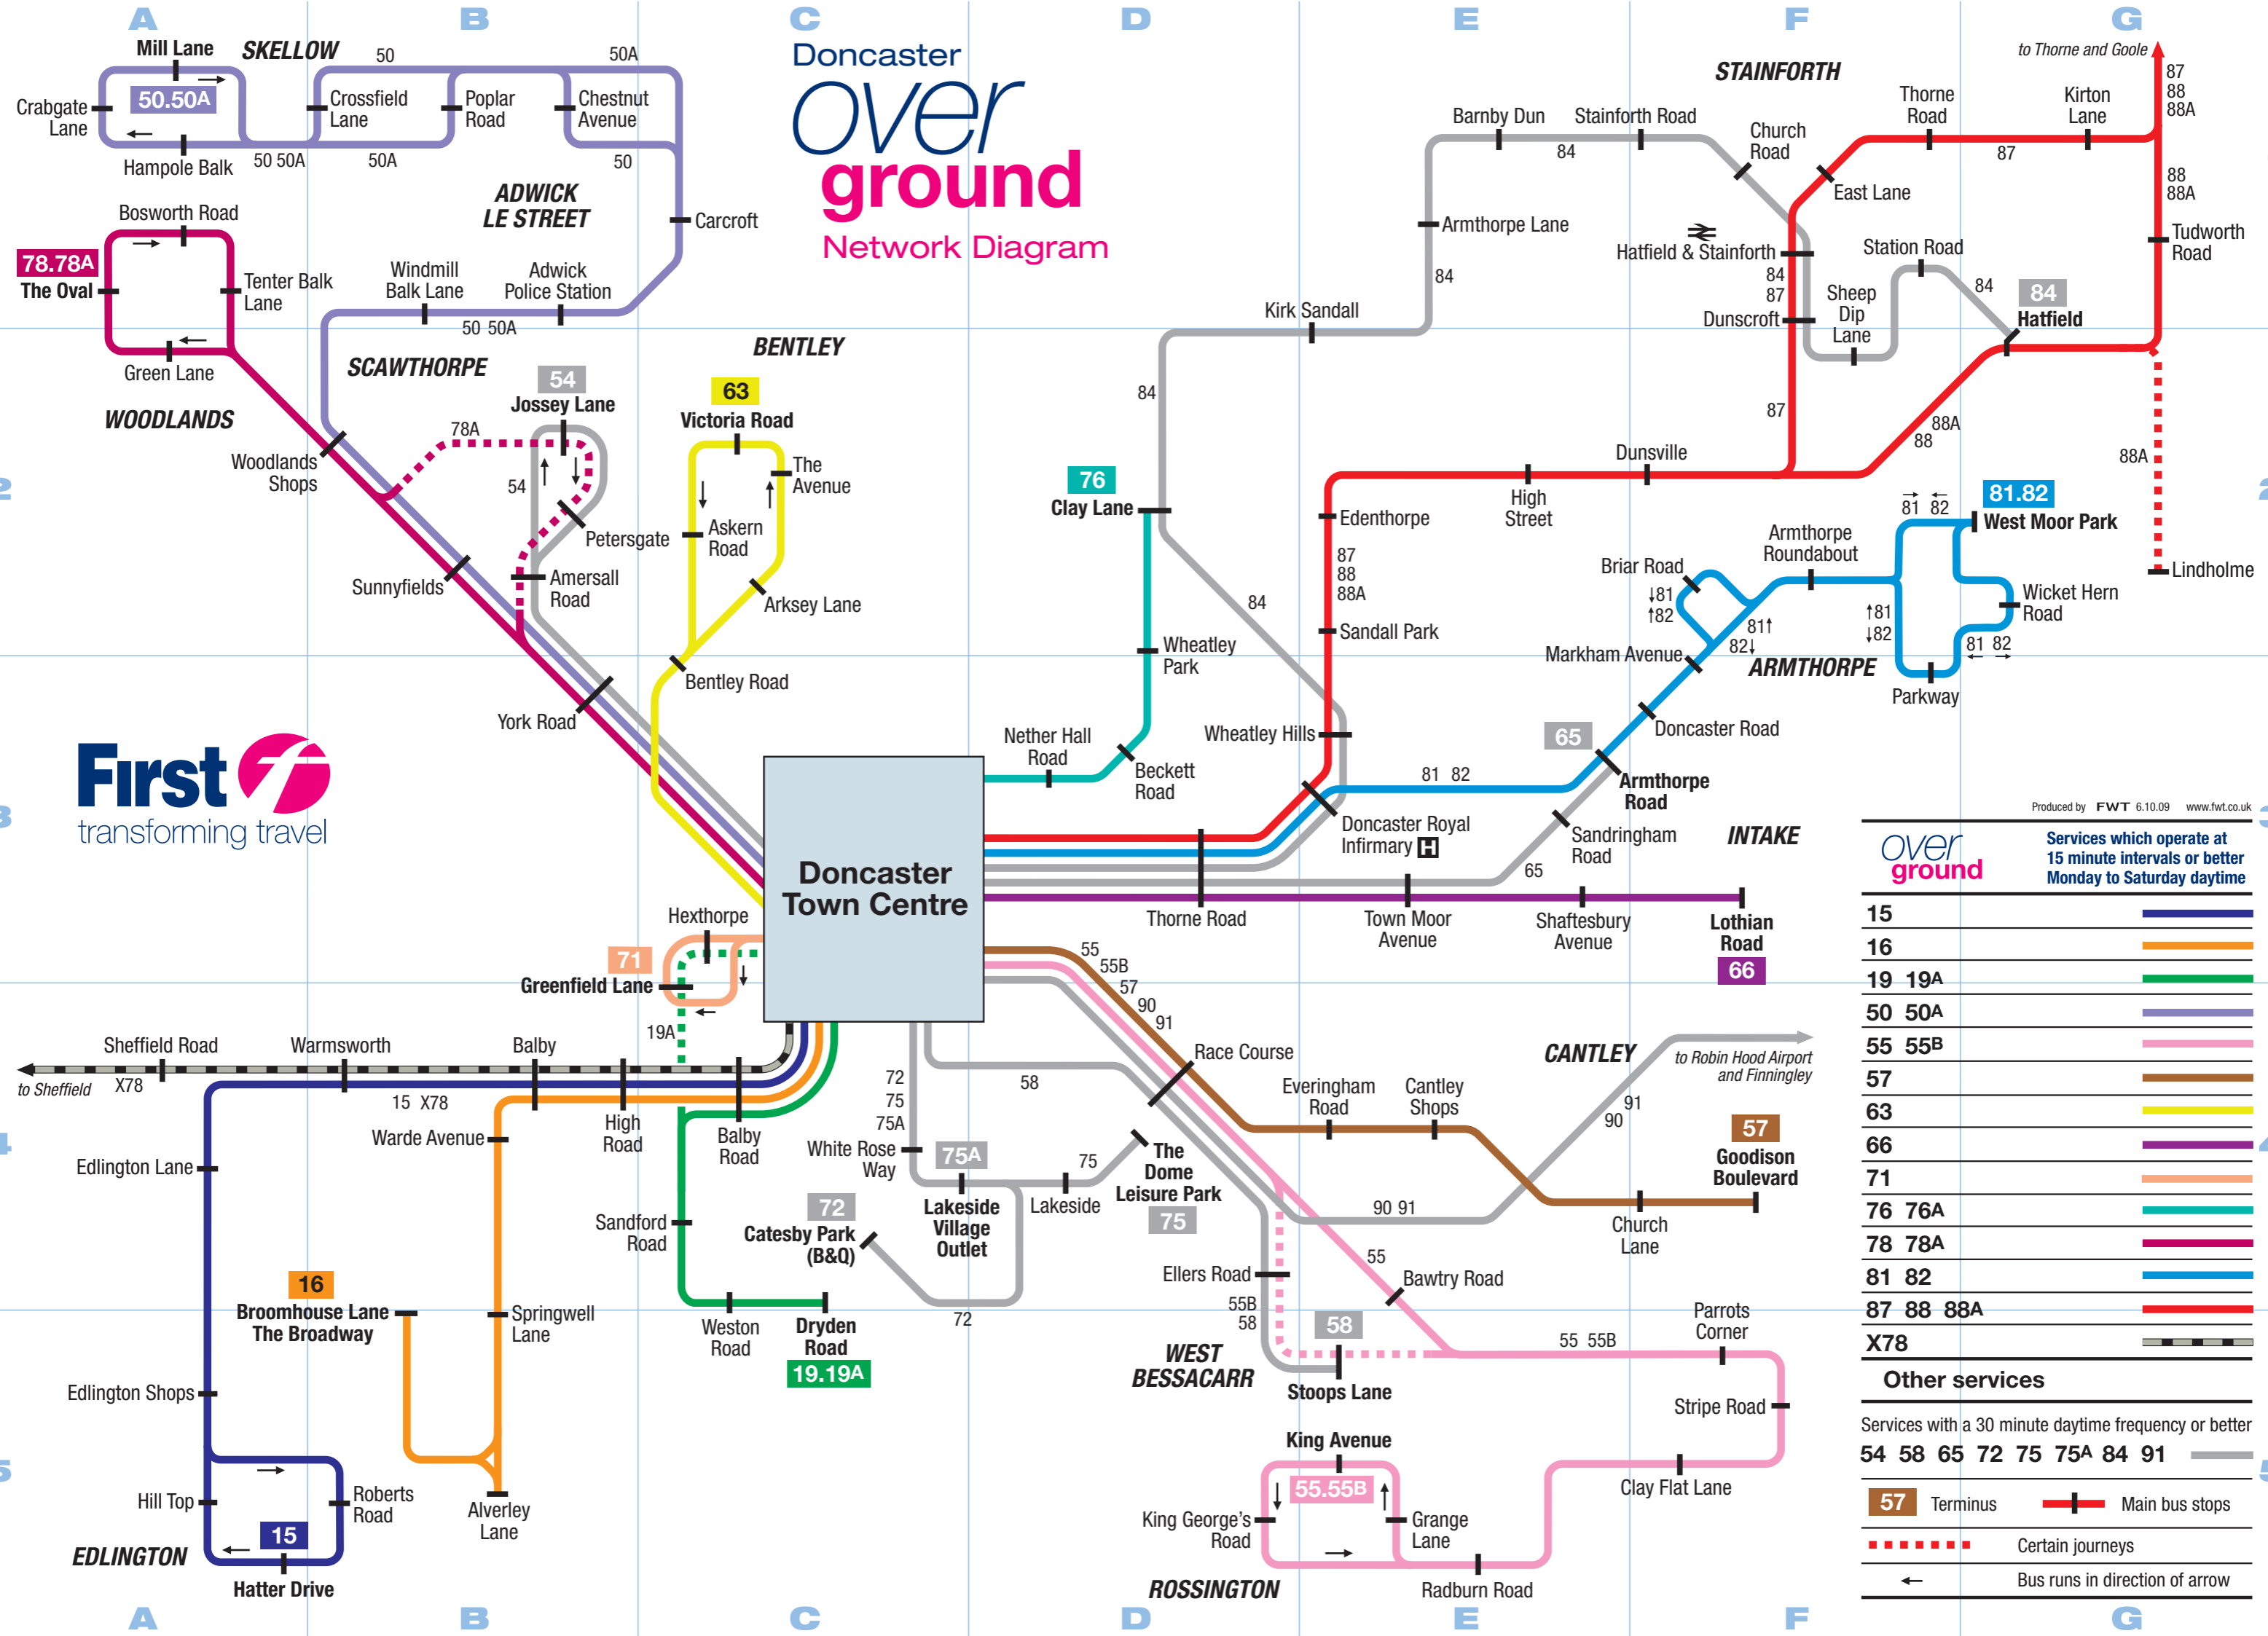

Doncaster overground Network Diagram

Produced by FWT 6.10.09 www.fwt.co.uk

overground Services which operate at 15 minute intervals or better Monday to Saturday daytime

15	
16	
19 19A	
50 50A	
55 55B	
57	
63	
66	
71	
76 76A	
78 78A	
81 82	
87 88 88A	
X78	

Other services
 Services with a 30 minute daytime frequency or better
 54 58 65 72 75 75A 84 91

57 Terminus Main bus stops

Certain journeys

Bus runs in direction of arrow