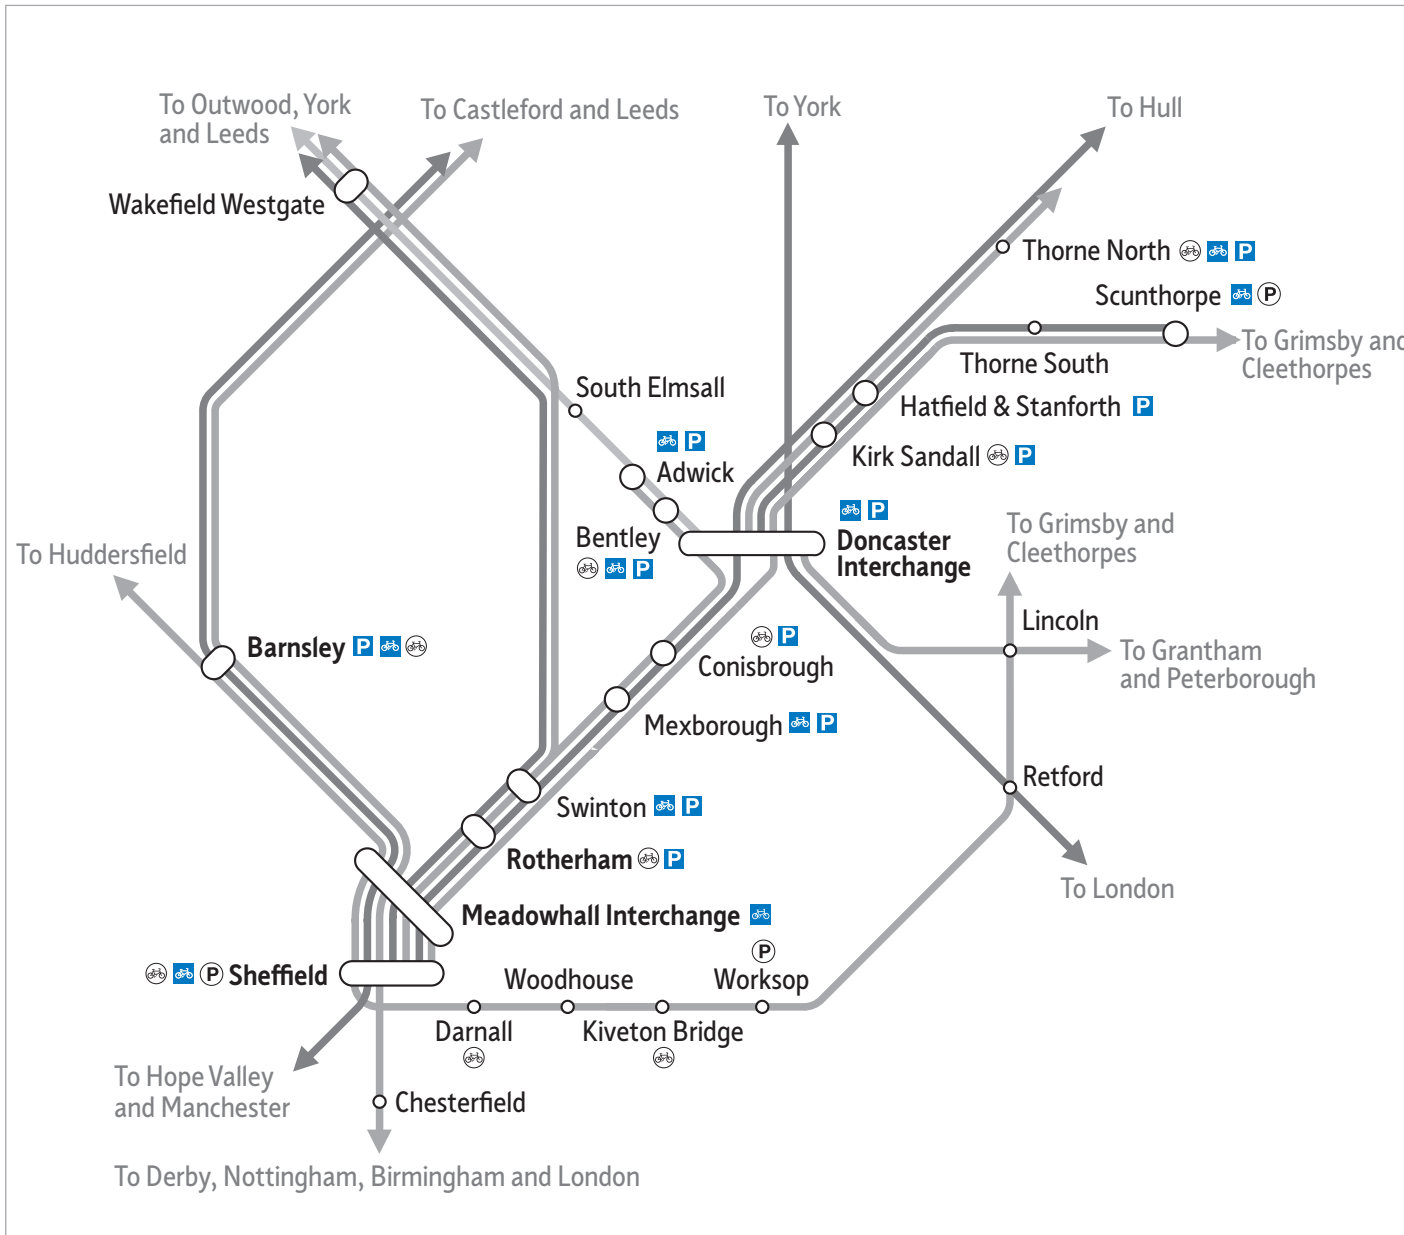

Doncaster Interchange rail connections

Key

■ Cycle lockers or racks
⊙ National cycling route within 20mins
■ P Free car parking for rail users
⊙ P Pay and display car parking