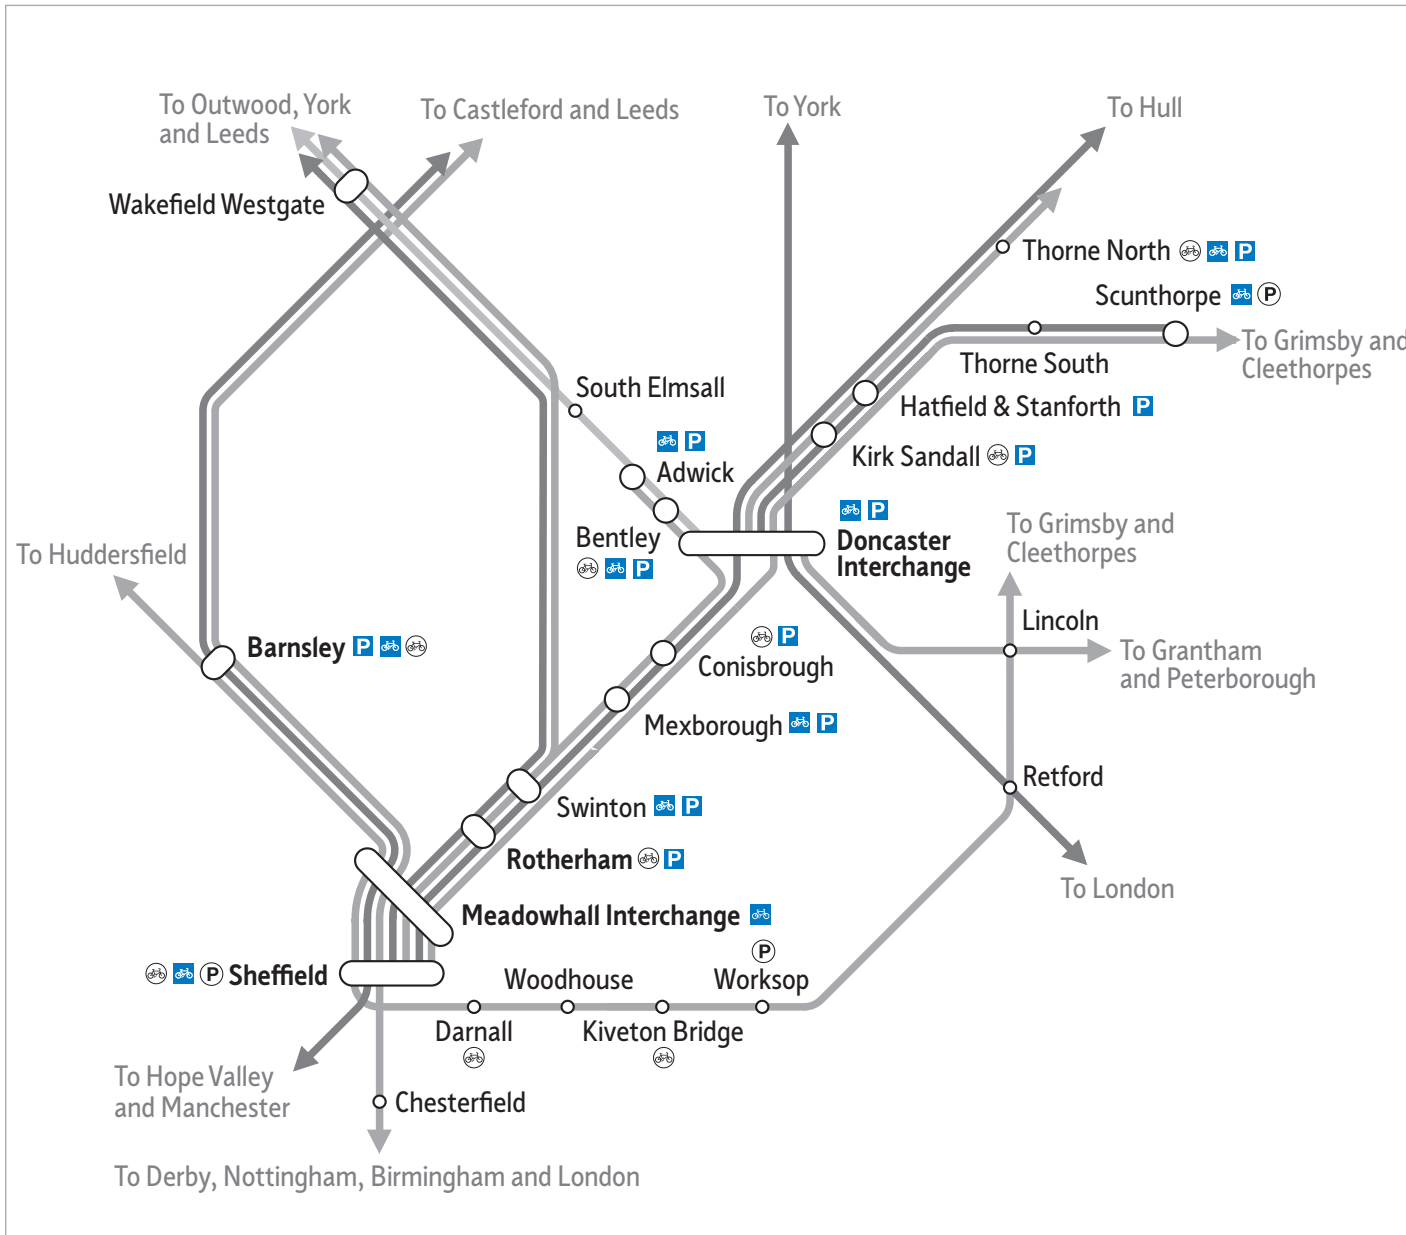

Robin Hood Airport Bus route map

Note
For rail connections from Doncaster Interchange and other local stations please refer to the Rail Connections map on the reverse.

Robin Hood Airport Bus stops

About the Airport

i Robin Hood Airport Doncaster Sheffield is situated in the heart of the Yorkshire and Humber region and within easy reach of vibrant cities like Sheffield, Leeds, Hull, York and Lincoln. Close by and easy to reach are Doncaster, Rotherham, Barnsley, Grimsby, Scunthorpe, Worksop, Bawtry and Gainsborough.

Robin Hood ▶ Doncaster Interchange**Monday – Saturday**

First Bus	0630 to 2300	Last Bus
0605	about every 60 mins	2305

Sunday

First Bus	0900 to 1700	Last Bus	No bus at 1305
0905	about every 60 mins	1805	

X19Operated by
Stagecoach Yorkshire**Barnsley ▶ Robin Hood****Monday – Saturday**

First Bus	0630 to 2000	Last Bus
0605	about every 60 mins	2015

Robin Hood ▶ Barnsley**Monday – Saturday**

First Bus	0630 to 2000	Last Bus
0625	about every 60 mins	2045

Doncaster Interchange rail connections