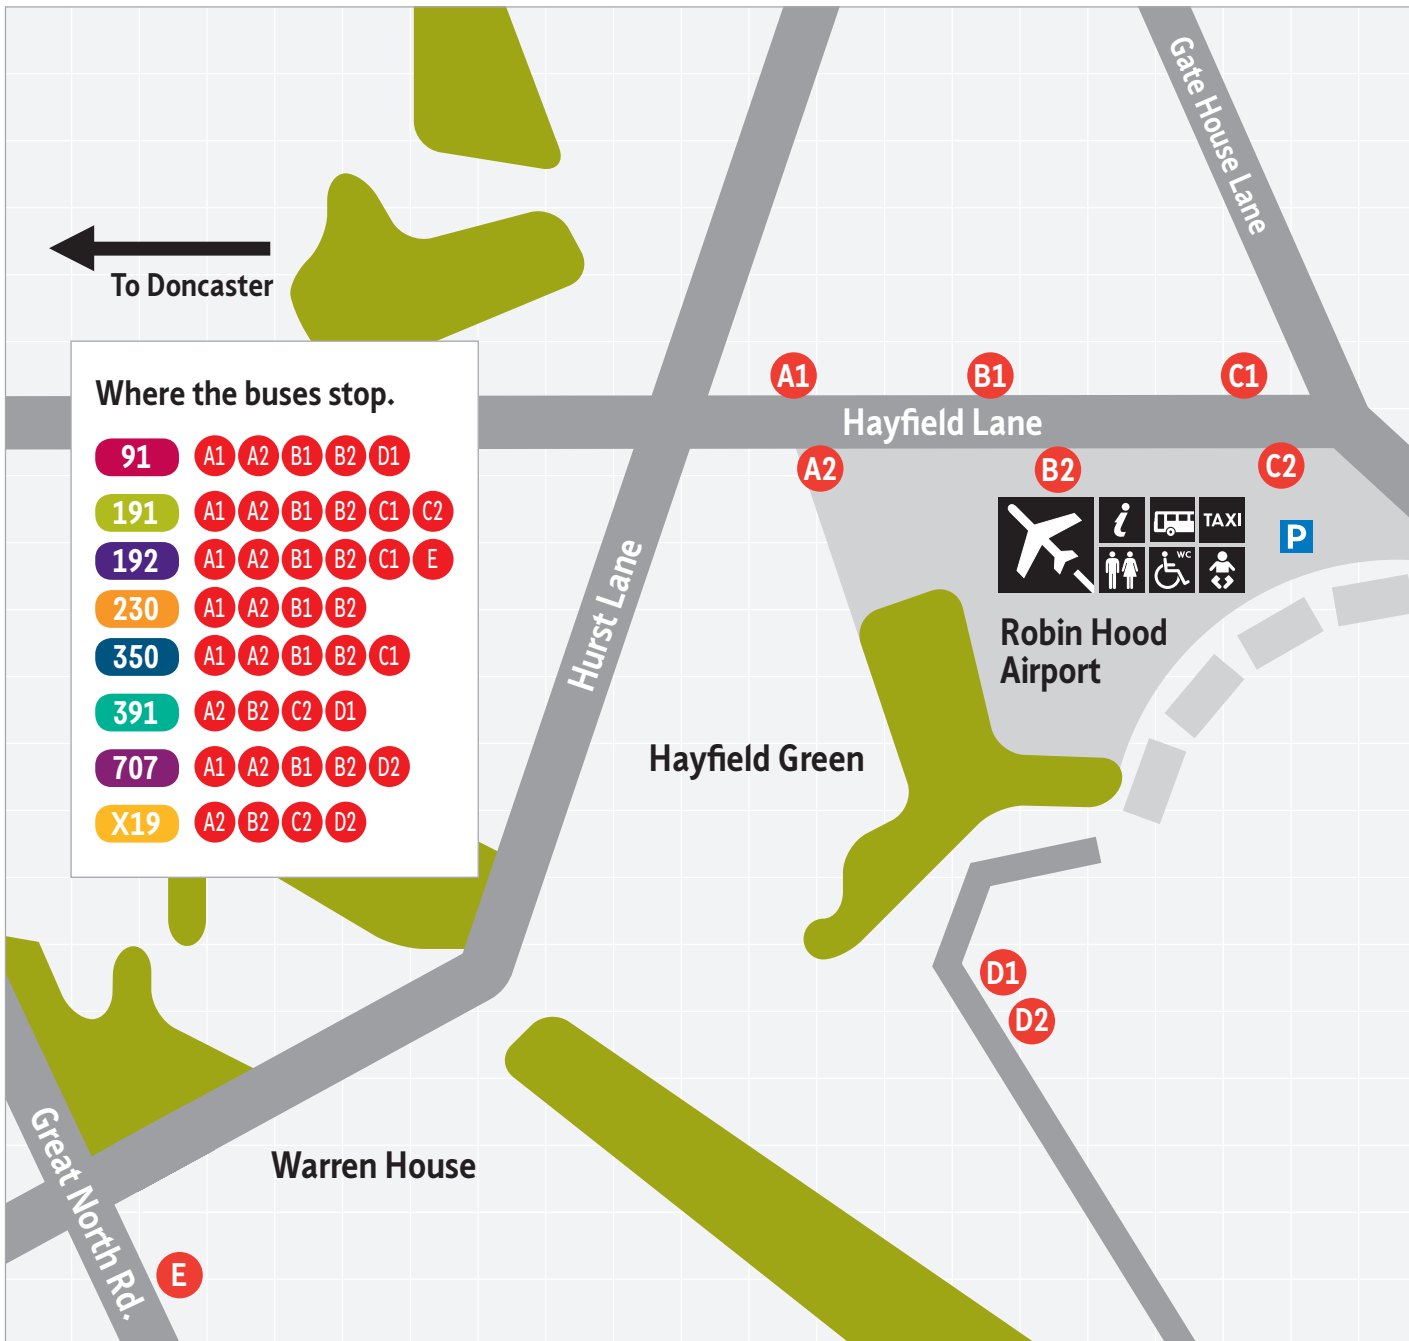

# Robin Hood Airport Bus route map

**Note**  
For rail connections from Doncaster Interchange and other local stations please refer to the Rail Connections map on the reverse.

# Robin Hood Airport Bus stops

## About the Airport

**i** Robin Hood Airport Doncaster Sheffield is situated in the heart of the Yorkshire and Humber region and within easy reach of vibrant cities like Sheffield, Leeds, Hull, York and Lincoln. Close by and easy to reach are Doncaster, Rotherham, Barnsley, Grimsby, Scunthorpe, Worksop, Bawtry and Gainsborough.

## Robin Hood ▶ Doncaster Interchange