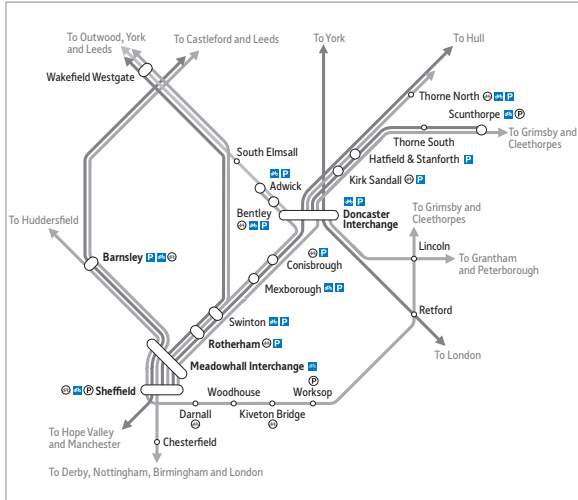

Robin Hood Airport Bus route map

Note
For rail connections from Doncaster Interchange and other local stations please refer to the Rail Connections map on the reverse.

Robin Hood Airport Bus stops

About the Airport

i Robin Hood Airport Doncaster Sheffield is situated in the heart of the Yorkshire and Humber region and within easy reach of vibrant cities like Sheffield, Leeds, Hull, York and Lincoln. Close by and easy to reach are Doncaster, Rotherham, Barnsley, Grimsby, Scunthorpe, Worksop, Bawtry and Gainsborough.

This information guide is designed to inform visitors to/from Robin Hood Airport about the fast and frequent public transport services serving the Airport and Doncaster Interchange for your onward journey. Our state of the art facilities await you; and with over 40 destinations across the world; what better time to fly.