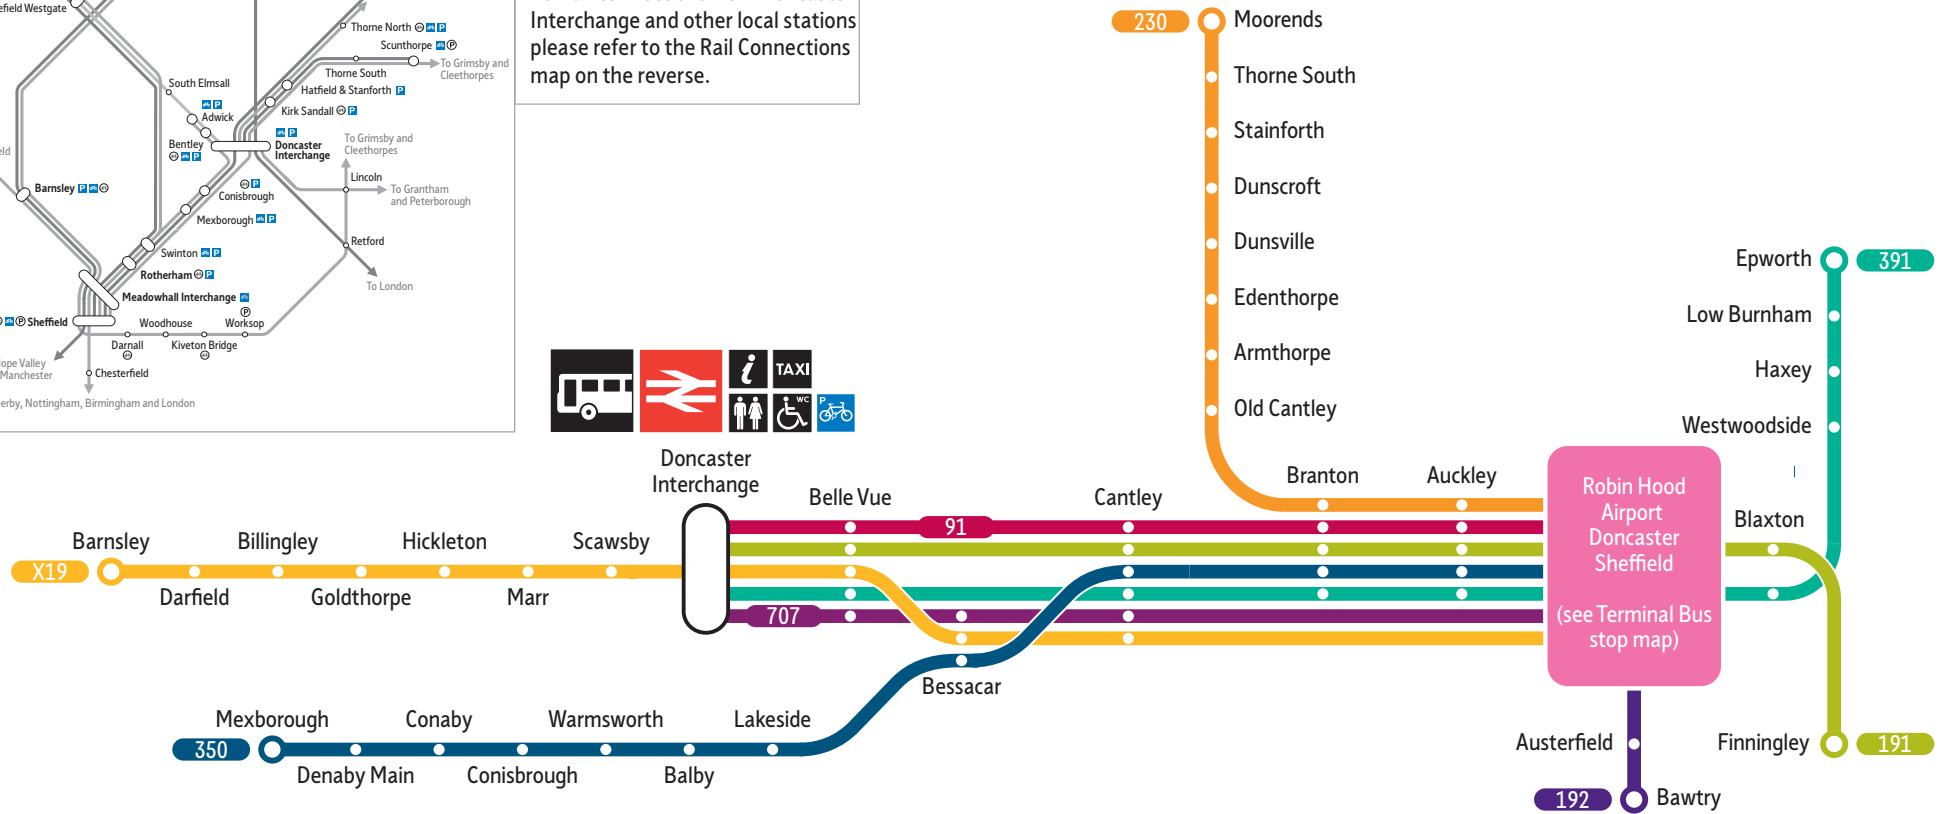

Robin Hood Airport Bus route map

Note
For rail connections from Doncaster Interchange and other local stations please refer to the Rail Connections map on the reverse.

Robin Hood Airport Bus stops

About the Airport

i Robin Hood Airport Doncaster Sheffield is situated in the heart of the Yorkshire and Humber region and within easy reach of vibrant cities like Sheffield, Leeds, Hull, York and Lincoln. Close by and easy to reach are Doncaster, Rotherham, Barnsley, Grimsby, Scunthorpe, Worksop, Bawtry and Gainsborough.

First Bus	0800 to 1800	Last Bus
0700	about every 20-30 mins	1820

Robin Hood ▶ Doncaster Interchange**Monday – Friday**

First Bus	0700 to 1900	Last Bus
0655	about every 20-30 mins	1900

Saturday

First Bus	0800 to 1900	Last Bus
0728	about every 30 mins	1900