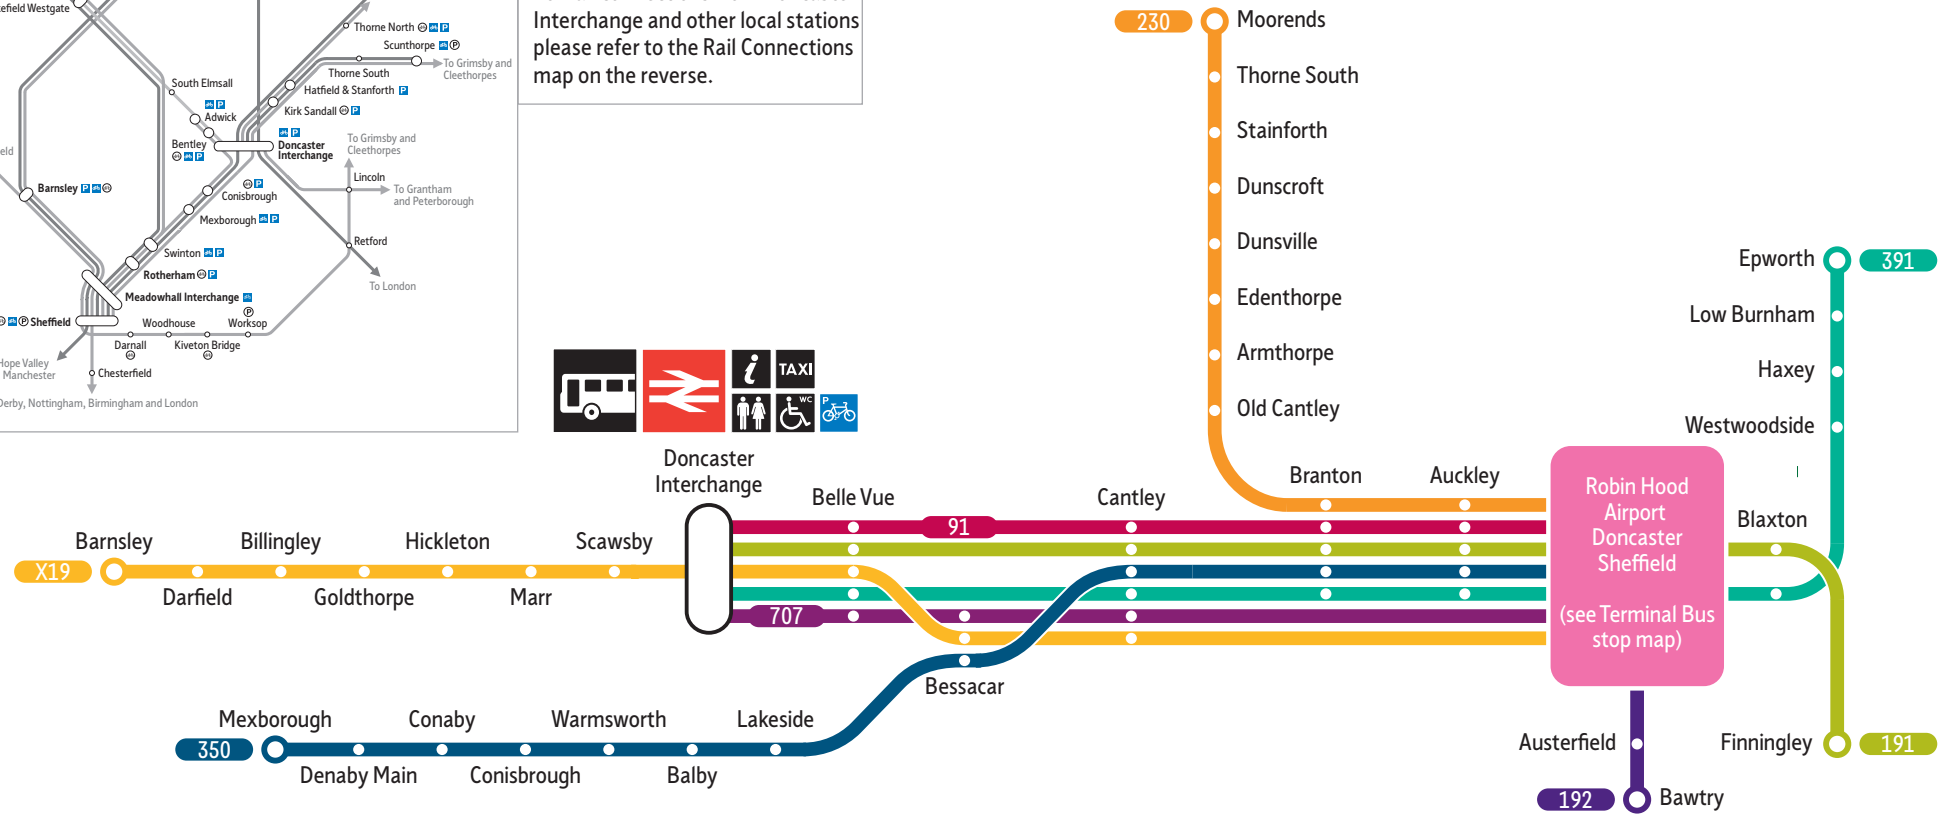

# Robin Hood Airport Bus route map

**Note**  
For rail connections from Doncaster Interchange and other local stations please refer to the Rail Connections map on the reverse.

# Robin Hood Airport Bus stops

## About the Airport

**i** Robin Hood Airport Doncaster Sheffield is situated in the heart of the Yorkshire and Humber region and within easy reach of vibrant cities like Sheffield, Leeds, Hull, York and Lincoln. Close by and easy to reach are Doncaster, Rotherham, Barnsley, Grimsby, Scunthorpe, Worksop, Bawtry and Gainsborough.

## Saturday

First Bus	0800 to 1900	Last Bus
0728	about every <b>30</b> mins	1900

191

Operated by  
Dunn Line and Mass Transit