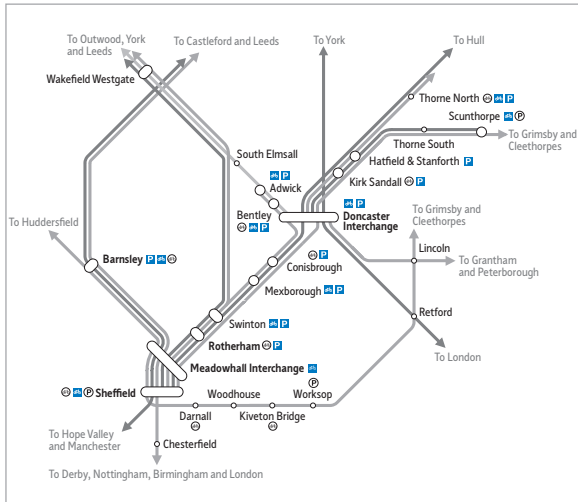

# Robin Hood Airport Bus route map

**Note**  
For rail connections from Doncaster Interchange and other local stations please refer to the Rail Connections map on the reverse.

# Robin Hood Airport Bus stops

## About the Airport

**i** Robin Hood Airport Doncaster Sheffield is situated in the heart of the Yorkshire and Humber region and within easy reach of vibrant cities like Sheffield, Leeds, Hull, York and Lincoln. Close by and easy to reach are Doncaster, Rotherham, Barnsley, Grimsby, Scunthorpe, Worksop, Bawtry and Gainsborough.