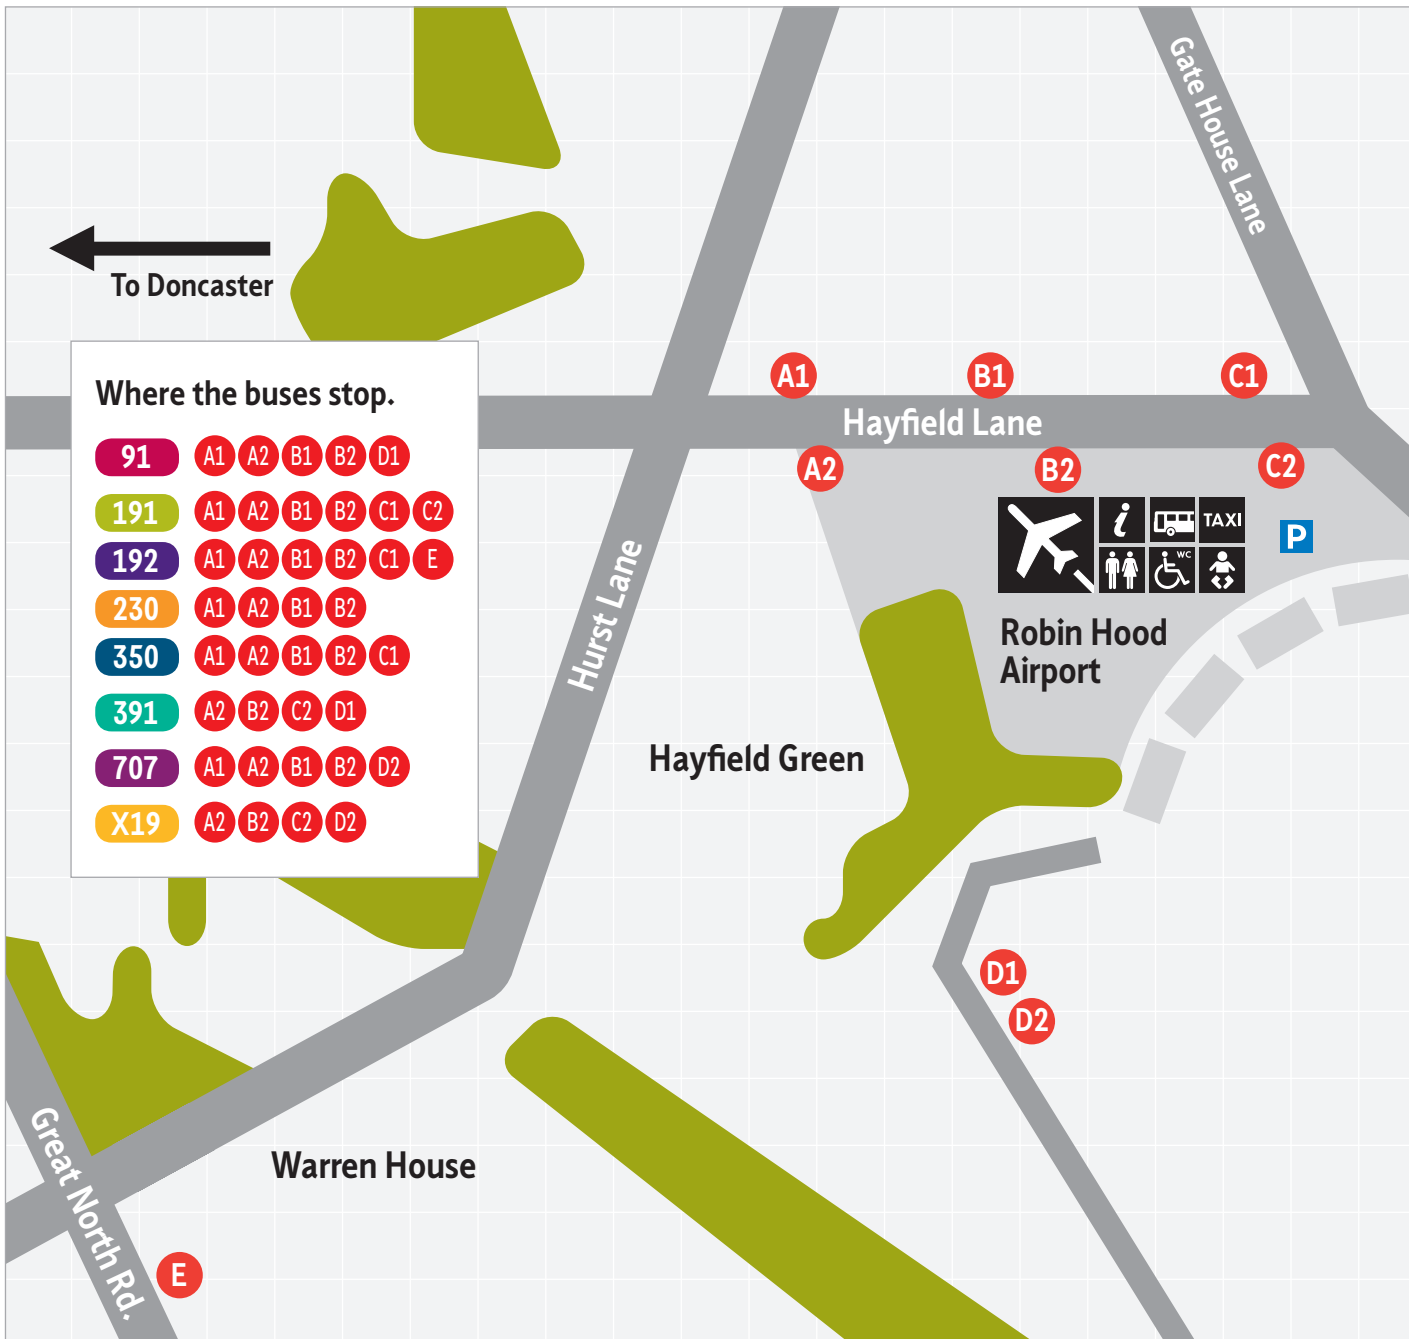

Robin Hood Airport Bus stops

About the Airport

i Robin Hood Airport Doncaster Sheffield is situated in the heart of the Yorkshire and Humber region and within easy reach of vibrant cities like Sheffield, Leeds, Hull, York and Lincoln. Close by and easy to reach are Doncaster, Rotherham, Barnsley, Grimsby, Scunthorpe, Worksop, Bawtry and Gainsborough.

This information guide is designed to inform visitors to/from Robin Hood Airport about the fast and frequent public transport services serving the Airport and Doncaster Interchange for your onward journey. Our state of the art facilities await you; and with over 40 destinations across the world; what better time to fly.

For more information about Robin Hood Airport Doncaster Sheffield:

☎ [General Information](#)
08708 33 22 10

☎ [Flight Arrival/Departure Information](#)
09061 080001

🖱 [Website](#)
robinhoodairport.com