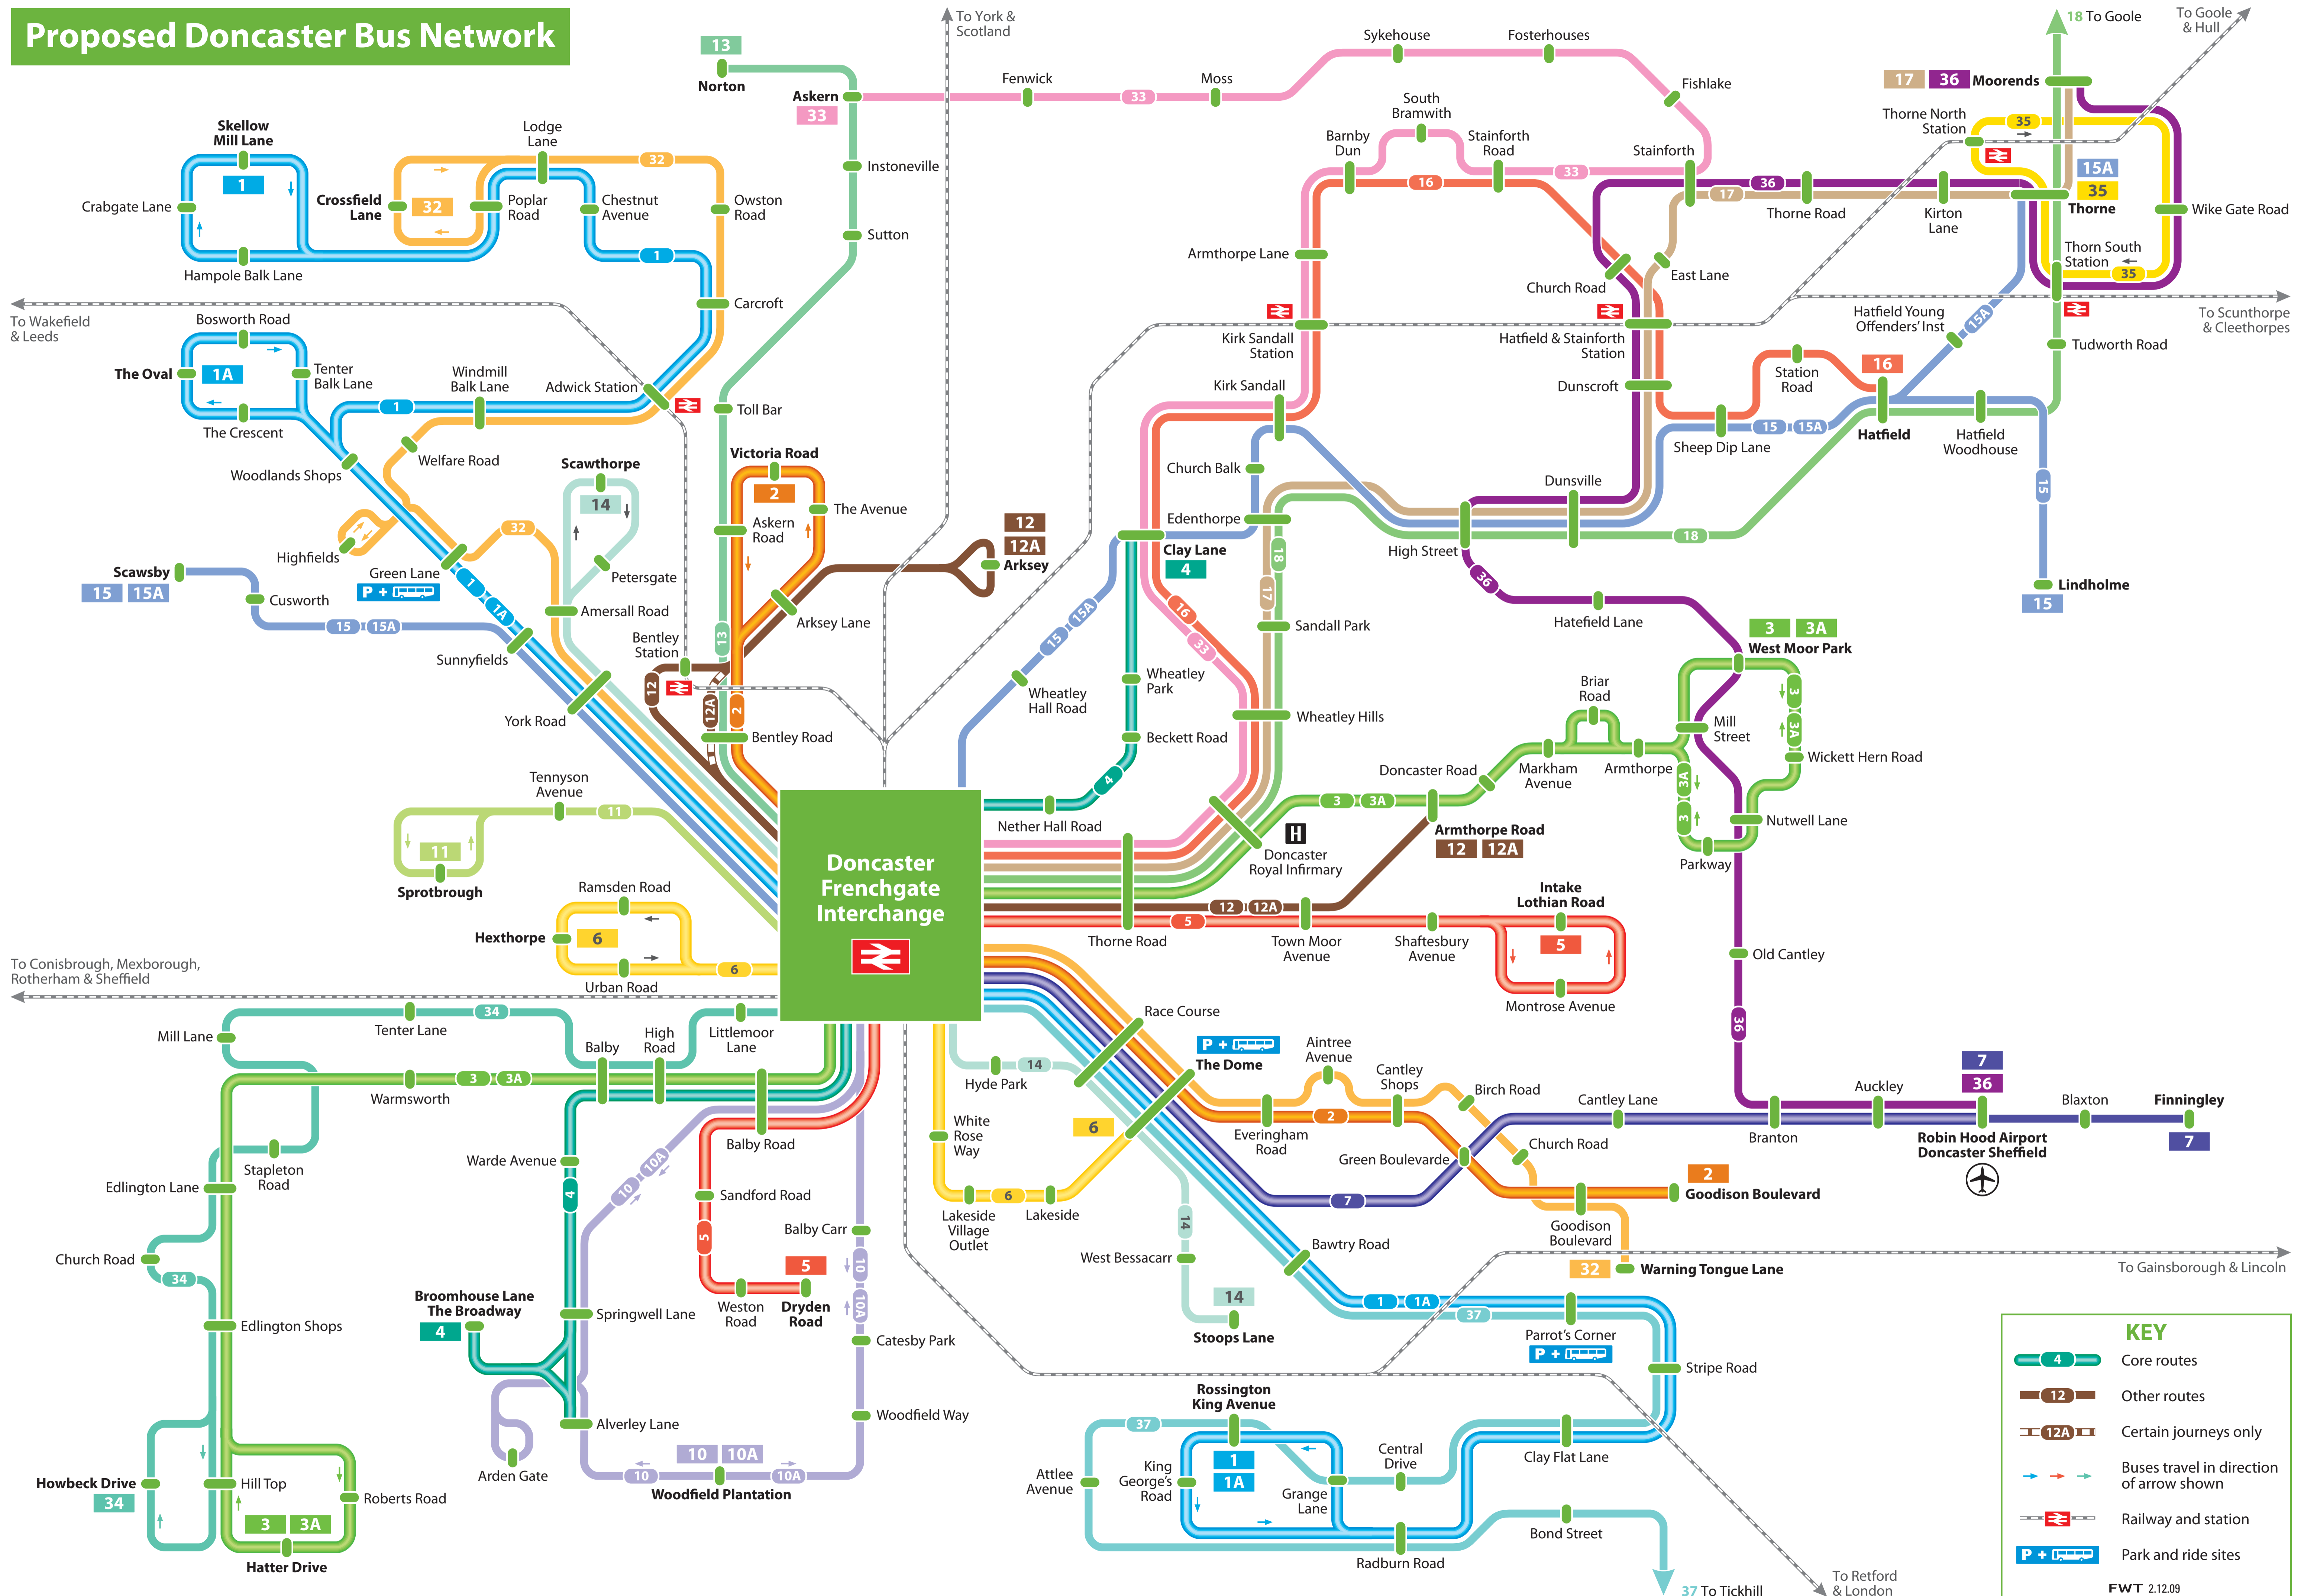

# Proposed Doncaster Bus Network

**KEY**

- Core routes
- Other routes
- Certain journeys only
- Buses travel in direction of arrow shown
- Railway and station
- Park and ride sites

FWT 2.12.09