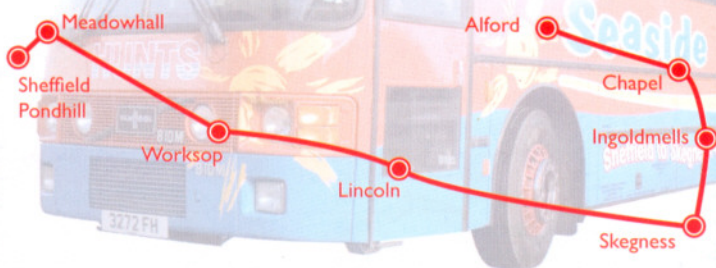

**Hunts Travel offers fantastic door to door service
holidays to destinations throughout the UK & Europe.
Call for a Holiday Brochure.**

The Seaside Express

Skegness - Sheffield Service via Worksop

Mondays and Fridays operate from the third **Monday** in May to the last **Friday** in September.

Wednesdays operate from the **Wednesday** before **Easter** to the last **Wednesday** in September.

Every **Saturday** throughout the year.

Wednesday and Saturday Shopper bus over 4½ hrs in at Meadowhall Shopping Centre.

	M + F	W + S		M + F	W + S
Alford	09.30	07.30	Sheffield	15.30	16.30
Chapel	09.57	07.57	Meadowhall	15.50	16.50
Robin Hood	10.02	08.02	South Anston	16.12	17.12
Ingoldmells Whitestacks	10.10	08.10	Worksop	16.22	17.22
Ingoldmells Anchor Lane	10.20	08.20	Lincoln	17.34	18.34
Butlins	10.30	08.30	Horncastle	18.14	19.14
Winthorpe	10.35	08.35	Spilsby	18.28	19.28
Embassy Centre	10.45	08.45	Burgh	18.43	19.43
Skegness	10.50	08.50	Skegness	18.55	19.55
Burgh	11.01	09.01	Embassy Centre	18.57	19.57
Spilsby	11.16	09.16	Winthorpe	19.02	20.02
Horncastle	11.30	09.30	Butlins	19.07	20.07
Lincoln	12.15	10.15	Ingoldmells Anchor Lane	19.15	20.15
Worksop	13.26	11.26	Ingoldmells Whitestacks	19.25	20.25
South Anston	13.36	11.36	Robin Hood	19.33	20.33
Meadowhall	13.55	11.55	Chapel	19.38	20.38
Sheffield	14.15	12.15	Alford	20.00	21.00