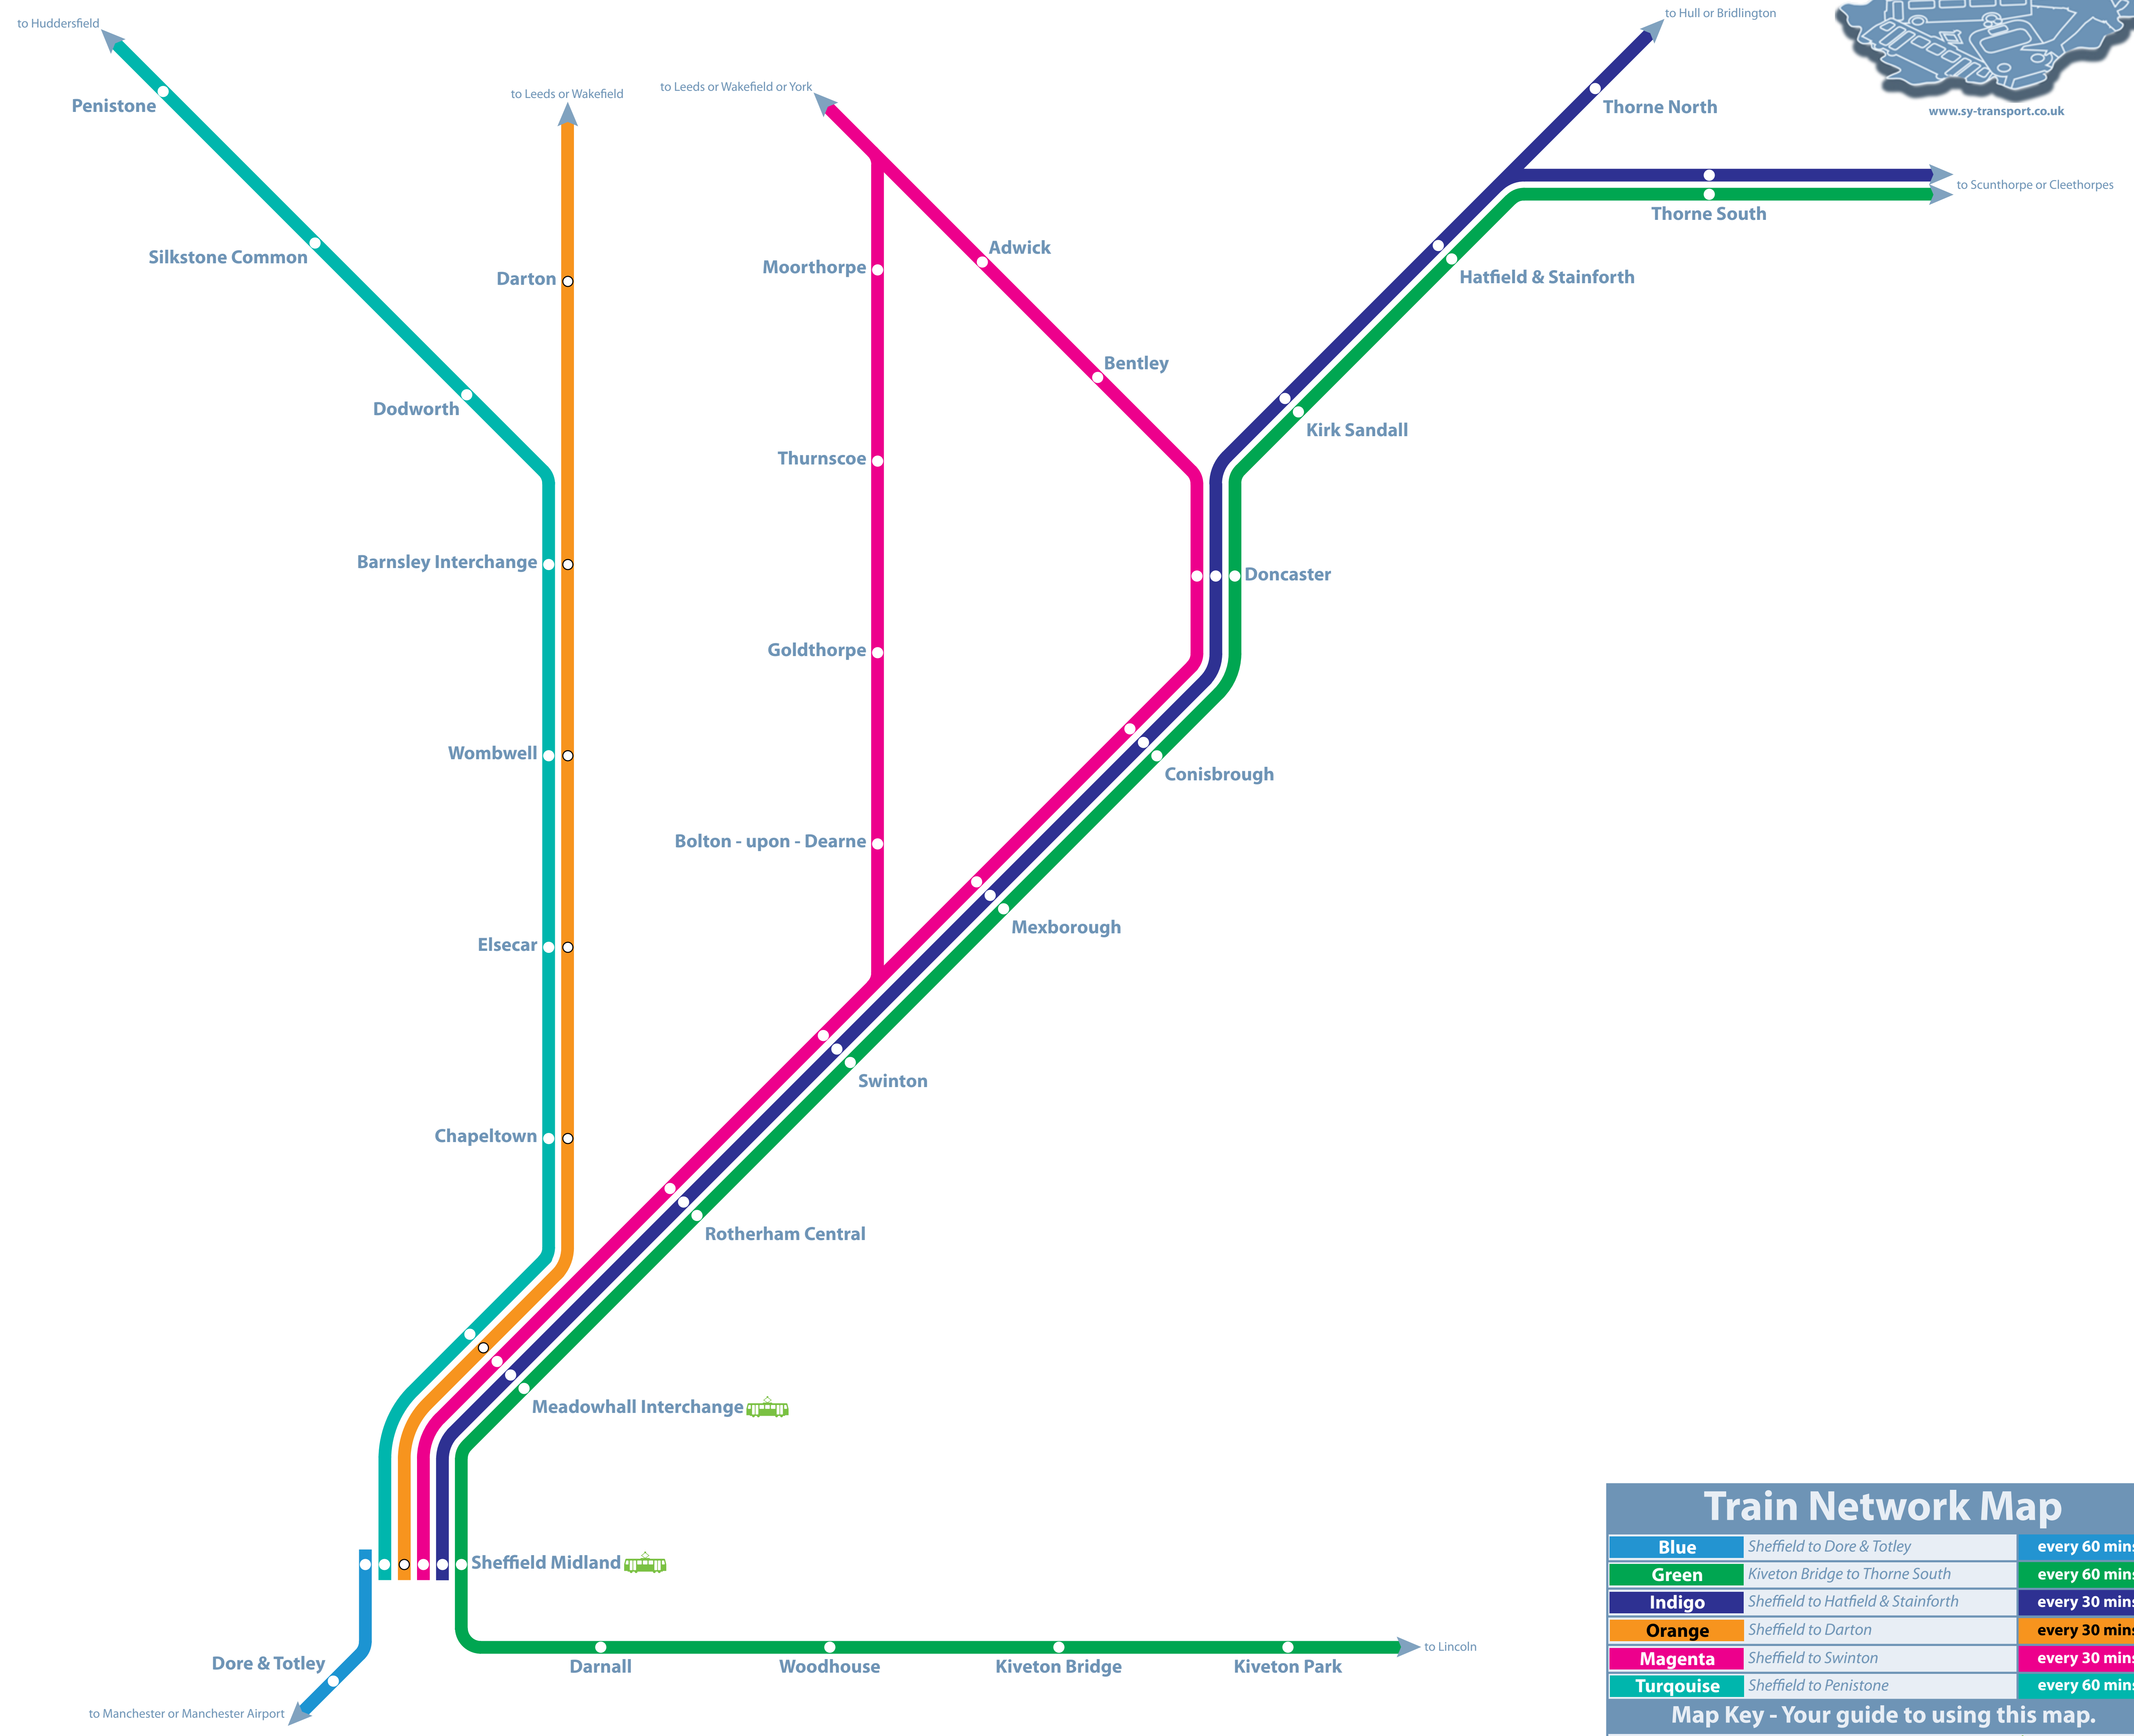

www.sy-transport.co.uk

### Train Network Map

<b>Blue</b>	Sheffield to Dore & Totley	every 60 mins
<b>Green</b>	Kiveton Bridge to Thorne South	every 60 mins
<b>Indigo</b>	Sheffield to Hatfield & Stainforth	every 30 mins
<b>Orange</b>	Sheffield to Darton	every 30 mins
<b>Magenta</b>	Sheffield to Swinton	every 30 mins
<b>Turquoise</b>	Sheffield to Penistone	every 60 mins

**Map Key - Your guide to using this map.**

Train Station
 Interchange with Tram

**Map correct as of 07/02/2010**